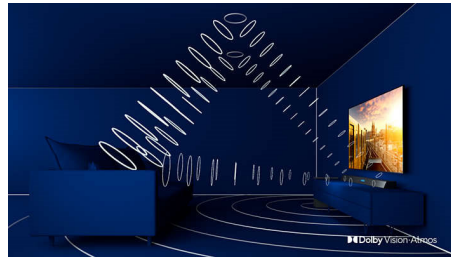

Dolby Vision + Dolby Atmos

Support for Dolby's premium sound and video formats means that the HDR content that you watch will look—and sound—glorious. You'll enjoy a picture that reflects the director's original intentions and experience spacious sound with real clarity and depth.