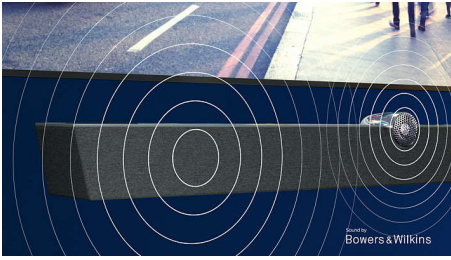

4K UHD MiniLED Android TV

P5 AI perfect picture engine Bowers & Wilkins sound, 4 sided Ambilight TV, 164 cm (65") Android TV

65PML9636/12

Highlights

Bowers & Wilkins sound

An exclusive speaker design by legendary audio engineers Bowers & Wilkins delivers thrillingly lifelike performance. Up-firing speakers let you get the most out of Dolby Atmos. A central tweeter keeps the dialogue pristine no matter how intense the drama gets.