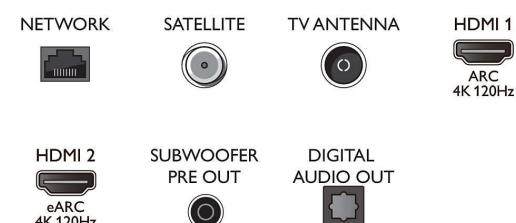

Issue date 2023-07-23

Version: 8.3.1

EAN: 87 18863 02888 9

© 2023 Koninklijke Philips N.V.
All Rights reserved.

Specifications are subject to change without notice.
Trademarks are the property of Koninklijke Philips N.V.
or their respective owners.

www.philips.com

* Android App offerings vary per country. For more details please visit your local Google Play Store.

* The TV supports DVB reception for 'Free to air' broadcast. Specific DVB operators may not be supported. An up to date list can be found in the FAQ section of the Philips support website. For some operators Conditional Access and subscription are required. Contact your operator for more information.

* Philips TV Remote app and related functionalities vary per TV model, operator and country, as well as smart device model and OS. For more details please visit: www.philips.com/TVRemoteapp.

* USB recording for digital channels only, recordings may be limited by broadcast copy protection (CI+). Country and channel restrictions may apply.

* This television contains lead only in certain parts or components where no technology alternatives exist in accordance with existing exemption clauses under the RoHS Directive.

* Memory size (Flash): 16 G, the actual available disc space may differ (dependent on e.g. (pre-)installed apps, installed operating system, etc.)

* HDMI connection is required for soundbar, speaker and other audio device.

* Amazon Prime is available in selected languages and countries.

* Google Assistant is available on Philips Android TVs running on Android O (8) or higher OS version. Google Assistant is available in selected languages and countries.

* Netflix subscription required. Subject to terms on <https://www.netflix.com>

* Disney+ subscription required. Subject to terms at <https://www.disneyplus.com> (c) 2020 Disney and its related entities. Disney+ is available in selected languages and countries.

* Rakuten TV is available in selected languages and countries.

* EPG and actual visibility (up to 8 days) is country- and operator-dependent.

* Amazon, Alexa and all related logos are trademarks of Amazon.com, Inc. or its affiliates. Amazon Alexa is available in selected languages and countries.