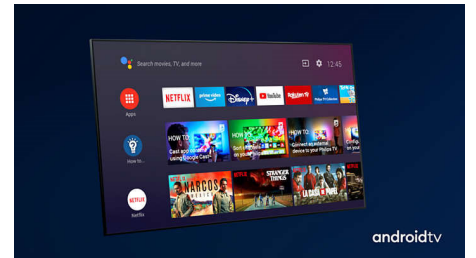

Simply smart. Android TV

Your Philips Android TV gives you the content you want—when you want it. You can customise the home screen to display your favourite apps, making it simple to start streaming the movies and shows you love. Or pick up where you left off.