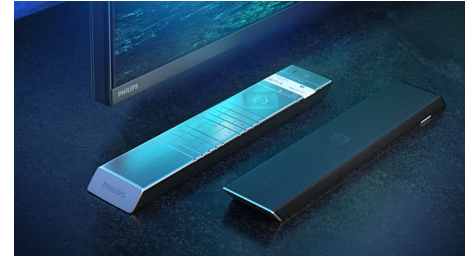

Dolby Vision + Dolby Atmos

Support for Dolby's premium sound and video formats means that the HDR content that you watch will look—and sound—glorious. You'll enjoy a picture that reflects the director's original intentions and experience spacious sound with real clarity and depth.

gameplay. Ambilight's gaming mode brings the thrill right into the room.

Premium materials

Every inch of this TV looks and feels premium. The brushed and polished silver metal bezel. The angled sound enclosure clad in Kvadrat speaker fabric. The soft, textured leather-backed remote. Why settle for anything less?