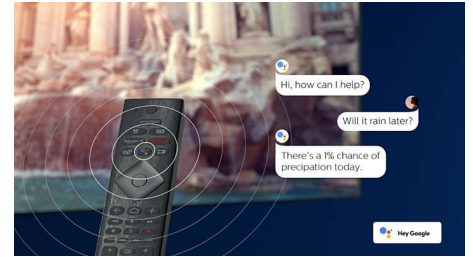

Voice assistant

Control your Philips Android TV with your voice. Want to play a game, watch Netflix, or find content and apps in the Google Play store? Just tell your TV. You can even command all Google Assistant-compatible smart home devices, like dimming the lights and setting the thermostat on movie night. Without leaving the sofa. The days of searching for the TV remote are over. Now you can use your voice to control your Philips smart TV via Alexa-enabled devices, like Amazon Echo. Turn your TV on, change the channel, switch to your gaming console and more with Alexa.