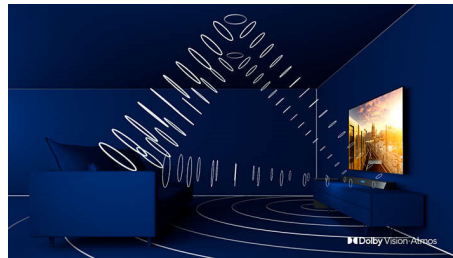

Dolby Vision and Dolby Atmos

Support for Dolby's premium sound and video formats means the HDR content you watch will look-and sound-gloriously real. Whether it's the latest streaming series or a Blu-Ray disc set, you'll enjoy contrast, brightness, and color that reflect the director's original intentions. And hear spacious sound with clarity, detail, and depth.

Tactile harmony

Premium materials make all the difference to your Philips TV. Kvadrat's acoustically transparent wool-blend speaker fabric allows the sound to flow freely into the room. Responsibly sourced Muirhead leather and backlit keys add a sophisticated finish to the remote control.

55OLED935/56