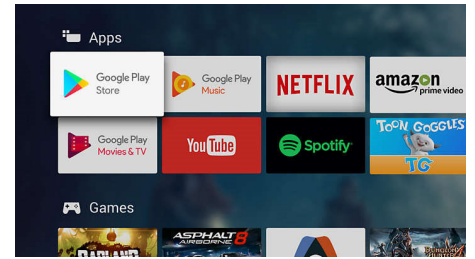

TV Content

Go beyond traditional TV programming with Google Play Store and Philips App Gallery. Experience endless movies, TV, music, apps and games online. More to love.