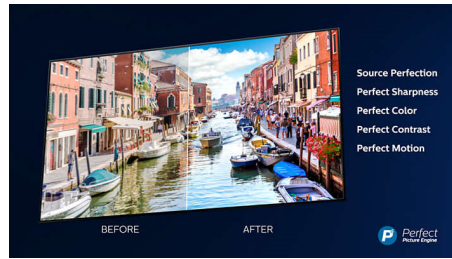

P5 Perfect Picture Engine

The Philips P5 Perfect Picture Engine delivers an image as brilliant as the content you love. Details have noticeably more depth. Colours are vivid, while skin tones look natural. Contrast is so crisp you'll feel every detail. And motion is so smooth that you'll never lose sight of the ball, no matter how fast the play.