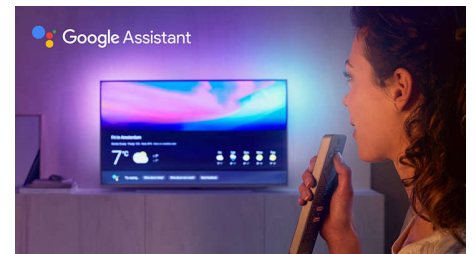

Google Assistant built in

Control your Philips Android TV with your voice. Want to play a game, watch Netflix or find content and apps in the Google Play store? Just tell your TV. You can even command all Google Assistant-compatible smart home devices, like dimming the lights and setting the thermostat on movie night. Without leaving the sofa.

45 W soundbar

Front-facing 45 W soundbar

Triple Ring technology

With enhanced Philips Triple Ring technology, we have even more powerful speaker movement in our subwoofers. More movement means more punch-so you will enjoy powerful sound even in our thin Philips TV design.