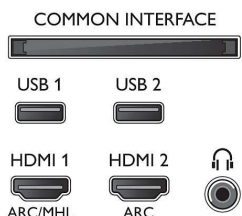

Connections

Side