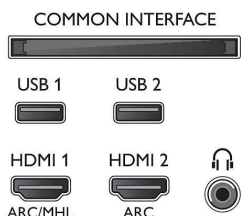

Connectivity

- Number of HDMI connections: 4
- HDMI features: 4K, Audio Return Channel
- Number of components in (YPbPr): 1
- EasyLink (HDMI-CEC): Remote control pass-through, System audio control, System standby, One touch play
- Number of USBs: 2
- Wireless connection: Dual Band, Wi-Fi 802.11n 2 x 2 integrated
- Other connections: Antenna IEC75, Satellite Connector, Common Interface Plus (CI+), Digital audio out (optical), Ethernet-LAN RJ-45, Audio L/R in, Headphone out
- HDCP 2.2: Yes on all HDMI

- Presence of lead: Yes*
- Mercury content: 0 mg

Accessories

- Included accessories: Remote Control, Power cord, Mini-jack to L/R cable, Mini-jack to YPbPr cable, Quick start guide, Legal and safety brochure, Tabletop stand, 2 x AA Batteries

Colour & Finish

- TV Front: Dark Silver

Dimensions

- Set Width: 1244.2 mm
- Set Height: 741.5 mm
- Set Depth: 68.2 mm
- Product weight: 15.5 kg
- Set width (with stand): 1244.2 mm
- Set height (with stand): 813.9 mm
- Set depth (with stand): 266.3 mm
- Product weight (+stand): 16.3 kg
- Box width: 1360 mm
- Box height: 890 mm
- Box depth: 160 mm
- Weight incl. Packaging: 21.7 kg
- Wall-mount compatible: 300 x 200 mm
- TV stand width distance: 780 mm

Connections

Side

Bottom

Issue date 2023-07-13

Version: 10.0.1

EAN: 87 18863 01511 7

© 2023 Koninklijke Philips N.V.
All Rights reserved.

Specifications are subject to change without notice.
Trademarks are the property of Koninklijke Philips N.V.
or their respective owners.