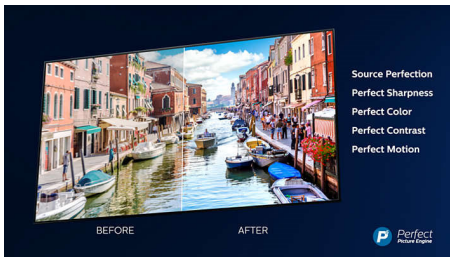

P5 Perfect Picture Engine

The Philips P5 Perfect Picture Engine delivers an image as brilliant as the content you love. Details have noticeably more depth. Colours are vivid, while skin tones look natural. Contrast is so crisp you'll feel every detail. And motion is so smooth that you'll never lose sight of the ball, no matter how fast the play.

4K Ultra HD

With four times the resolution of conventional Full HD, Ultra HD lights up your screen with over 8 million pixels and our unique Ultra Resolution Upscaling technology. Experience improved images regardless of the original content, and enjoy a sharper picture with superior depth, contrast, natural motion and vivid details.