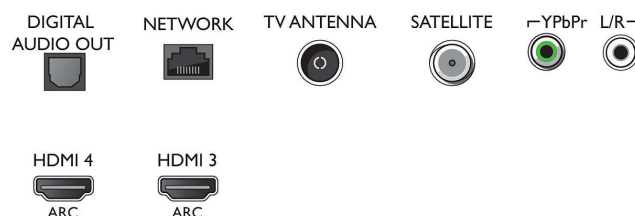

Colour & Finish

- TV Front: Dark Silver

Dimensions

- Set Width: 1244.2 mm
- Set Height: 741.5 mm
- Set Depth: 68.2 mm
- Product weight: 15.5 kg
- Set width (with stand): 1244.2 mm
- Set height (with stand): 813.9 mm
- Set depth (with stand): 266.3 mm
- Product weight (+stand): 16.3 kg
- Box width: 1360 mm
- Box height: 890 mm
- Box depth: 160 mm
- Weight incl. Packaging: 21.7 kg
- Wall-mount compatible: 300 x 200 mm
- TV stand width distance: 780 mm

Connections

Side

Bottom

Issue date 2023-07-13

Version: 10.0.1

EAN: 87 18863 01511 7

© 2023 Koninklijke Philips N.V.
All Rights reserved.

Specifications are subject to change without notice.
Trademarks are the property of Koninklijke Philips N.V.
or their respective owners.