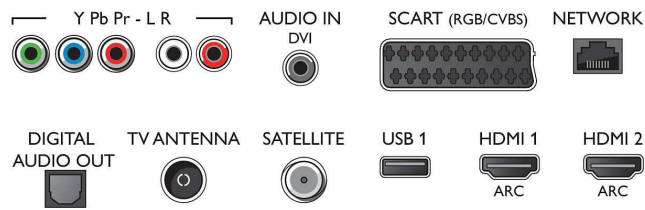

Tuner/Reception/Transmission

- Digital TV: DVB-T/T2/T2-HD/C/S/S2
- Video Playback: NTSC, PAL, SECAM
- MPEG Support: MPEG2, MPEG4
- TV Programme guide*: 8-day Electronic Programme Guide

Connections

Side

Rear

Specifications

- Signal strength indication
- Teletext: 1000 page Hypertext
- HEVC support

Android TV

- OS: Android™ 6.0 (Marshmallow)
- Pre-installed apps: Google Play Movies*, Google Play Music*, Google Search, YouTube
- Memory size (Flash): 16 GB*, extendable via USB storage