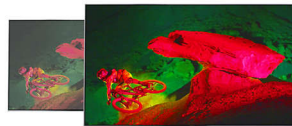

Premium Color

Philips Premium Color combines a wide colour gamut panel enhanced by 85% with 4-trillion-colour processing. With so much more colour resolution and brilliant saturated colours, you'll forget you're looking at a screen at all.