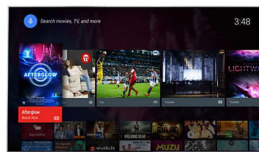

Quad Core + Android

Philips Quad Core processor meets the power of Android to deliver an exciting gaming experience. And with Android on your TV you'll navigate, launch apps and play videos in a way that is super fast, super intuitive and super fun.

Angled Central stand

We chose a sophisticated high-gloss silver finish as the foundation for our Angled Central stand, and then paired it with an ultra slim angled neck to create a TV design that blends beautifully with any modern interior.