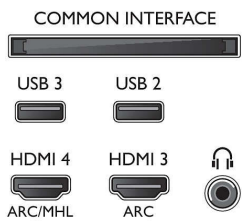

Specifications

Ambilight

- Ambilight Features: Built-in Ambilight+hue, Ambilight Music, Game Mode, Wall colour adaptive, Lounge mode
- Ambilight Version: 3 sided

Picture/Display

- Aspect ratio: 16:9
- Diagonal screen size (inch): 49 inch
- Diagonal screen size (metric): 123 cm
- Display: 4K Ultra HD LED
- Panel resolution: 3840 x 2160

- Computer inputs on HDMI 1/2: up to 4K UHD 3840 x 2160 @60 Hz
- Computer inputs on HDMI 3/4: up to 4K UHD 3840 x 2160 @30 Hz, up to FHD 1920 x 1080 @60 Hz

- Video inputs on HDMI 1/2: up to 4K UHD 3840 x 2160 @60 Hz
- Video inputs on HDMI 3/4: up to FHD 1920 x 1080 @60 Hz, up to 4K UHD 3840 x 2160 @30 Hz

Tuner/Reception/Transmission

- Digital TV: DVB-T/T2/T2-HD/C/S/S2
- Video Playback: NTSC, PAL, SECAM
- MPEG Support: MPEG2, MPEG4
- TV Programme guide*: 8-day Electronic Programme Guide

Connections

Side

Rear