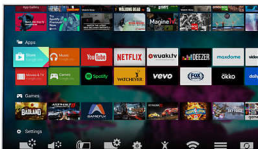

TV Content

The Google Play store and Philips app gallery go beyond traditional TV programming to bring you a big online collection of films, TV, music, apps and games. 16 GB of expandable memory means there's plenty of room to store all your favourite content and to install more apps.

Pixel Precise Ultra HD

PixelPrecise
ULTRA HD

The beauty of 4K Ultra-HD TV is in savouring every detail. Philips' Pixel Precise Ultra-HD engine converts any input picture into stunning UHD resolution on your screen. Enjoy a smooth yet sharp moving image and exceptional contrast. Discover deeper blacks, whiter whites, vivid colours and natural skin tones – every time, and from any source.