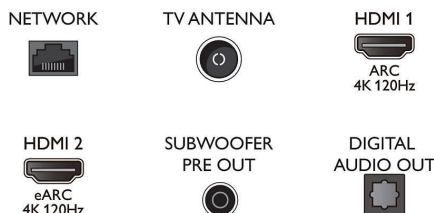

Bottom

Issue date 2023-07-15

Version: 2.1.1

EAN: 87 18863 03443 9

© 2023 Koninklijke Philips N.V.
All Rights reserved.

Specifications are subject to change without notice. Trademarks are the property of Koninklijke Philips N.V. or their respective owners.

www.philips.com

- EPG and actual visibility (up to 8 days) is country and operator dependent.
- Android App offerings vary per country. For more details please visit your local Google Play Store.
- Philips TV Remote app and related functionalities vary per TV model, operator, and country, as well as smart device model and OS. For more details please visit: www.philips.com/TVRemoteapp.
- Smart TV app offerings vary per TV model and country. For more details please visit: www.philips.com/smarttv.
- Amazon, Alexa and all related logos are trademarks of Amazon.com, Inc. or its affiliates. Amazon Alexa is available in selected languages and countries.
- Amazon Prime is available in selected languages and countries.
- The TV supports DVB reception for 'Free to air' broadcast. Specific DVB operators may not be supported. An up to date list can be found in the FAQ section of the Philips support website. For some operators Conditional Access and subscription are required. Contact your operator for more information.
- Google Assistant is available on Philips Android TVs running on Android O (8) or higher OS version. Google Assistant is available in selected languages and countries.
- Netflix subscription required. Subject to terms at <https://www.netflix.com>
- Memory size (Flash) : 32G, the actual available disc space may differ (dependent on e.g. (pre-)installed apps, installed operating system, etc.)
- Image depicted on the website are non-contractual pictures. Please always refer to the actual TV that are sold in the retail or stores.