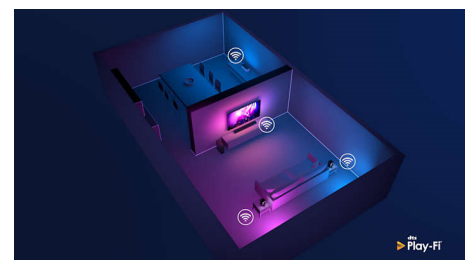

DTS Play-Fi compatible

With DTS Play-Fi on your Philips TV you can connect to compatible speakers in any room. Got wireless speakers in the kitchen? Listen to the movie while you make a snack or keep up with the sports commentary while you get everyone drinks.