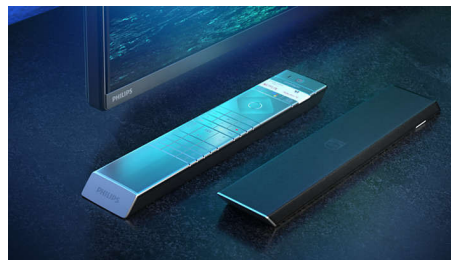

Philips OLED+ TV with HDR

OLED+

The difference is real.

A Philips 4K UHD OLED+ TV is compatible with all major HDR formats. Whether it's a must-watch series or the latest game, every scene will be full of rich detail. If you're watching or playing in a brightly lit room, your TV automatically adjusts the picture so it still looks amazing.

Dolby Vision and Dolby Atmos.

Support for Dolby's premium sound and video formats means the HDR content you watch and play will look and sound glorious. You'll enjoy a picture that reflects the director's original intentions and experience spacious sound with real clarity and depth. Great for every movie, show, and game.

Premium materials.

Premium materials make all the difference to this OLED+ TV. The micro-mesh speaker grille is topped with Kvadrat's acoustically transparent wool-blend speaker fabric, which allows the sound to flow freely into the room. The backlit remote is finished with soft, responsibly sourced Muirhead leather.