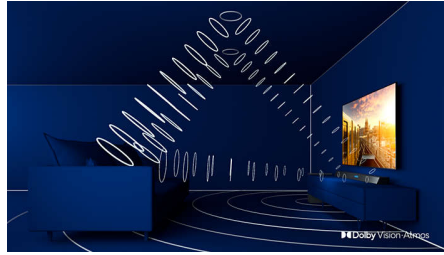

Dolby Vision and Dolby Atmos

Support for Dolby's premium sound and video formats means the HDR content you watch will look-and sound-gloriously real. Whether it's the latest streaming series or a Blu-Ray disc set, you'll enjoy contrast, brightness, and color that reflect the director's original intentions. And hear spacious sound with clarity, detail, and depth.