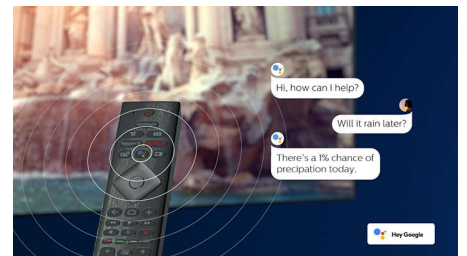

Google Assistant

Control your Philips Android TV with your voice. Want to play a game, watch Netflix, or find content and apps in the Google Play store? Just tell your TV. You can even command all Google Assistant-compatible smart home devices-like dimming the lights and setting the thermostat on movie night. Without leaving the sofa.