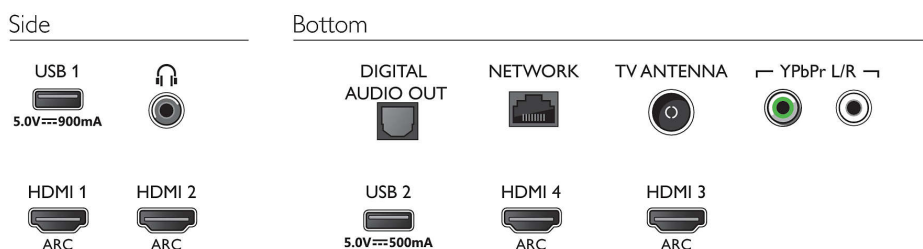

Multimedia Applications

Video Playback Formats: Containers: AVI, MKV, H264/MPEG-4 AVC, MPEG-1, MPEG-2, MPEG-4, WMV9/VC1, VP9, HEVC (H.265)
Music Playback Formats: AAC, MP3, WAV, WMA (v2 up to v9.2), WMA-PRO (v9 and v10)
Subtitles Formats Support: .SRT, .SUB, .TXT, .SMI
Picture Playback Formats: JPEG, BMP, GIF, PNG, 360 photo, HEIF

Processing

Processing Power: Quad Core

Sound

Output power (RMS): 20W
Sound Enhancement: Clear Sound, Smart Sound, Auto Volume Leveler, Dolby Atmos
Speaker configuration: 2x10W full range speaker

Connectivity

Number of HDMI connections: 4
HDMI features: 4K, Audio Return Channel
Number of component in (YPbPr): 1
EasyLink (HDMI-CEC): Remote control pass-through, System audio control, System standby, One touch play
Number of USBs: 2
Wireless connection: Bluetooth 4.2, Wi-Fi 802.11n, 2x2, Dual band
Other connections: Digital audio out (optical), Ethernet-LAN RJ-45, Audio L/R in, Headphone out
HDCP 2.2: Yes on all HDMI

Power

Mains power: AC 220 - 240 V 50/60Hz
Ambient temperature: 5 °C to 35 °C
Power Saving Features: Auto switch-off timer, Light sensor, Picture mute (for radio)

Accessories

Included accessories: Remote Control, Quick start guide, Legal and safety brochure, Power cord, Mini-jack to L/R cable, Mini-jack to YPbPr cable, Table top stand
Included batteries: 2 x AAA Batteries

Connections

* EPG and actual visibility (up to 8 days) is country and operator dependent.
* Android App offerings vary per country. For more details please visit your local Google Play Store.
* The TV supports DVB reception for 'Free to air' broadcast. Specific DVB operators may not be supported. An up to date list can be found in the FAQ section of the Philips support website. For some operators Conditional Access and subscription are required. Contact your operator for more information.
* Philips TV Remote app and related functionalities vary per TV model, operator, and country, as well as smart device model and OS. For more details please visit: www.philips.com/TVRemoteapp.
* Smart TV app offerings vary per TV model and country. For more details please visit: www.philips.com/smarttv.
* Please note that your Amazon Apps may not always be available in your country. (Currently Amazon apps works only in UK, Germany, Austria)
* Its functionality is subject to ChromeCast built-in apps and smart devices. For more details, please visit ChromeCast built-in product pages.