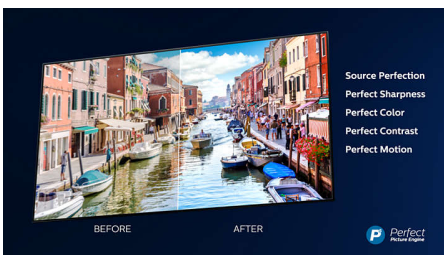

P5 Perfect Picture Engine

The Philips P5 engine delivers a picture as brilliant as the content you love. Details have noticeably more depth. Colors are vivid, while skin tones look natural. Contrast is so crisp you'll feel every detail. Motion is perfectly smooth.