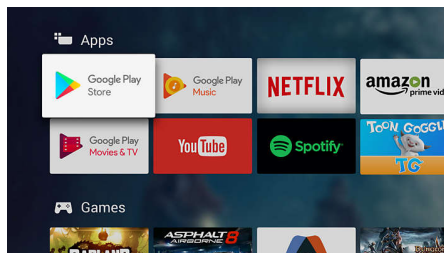

TV Content

Go beyond traditional TV programming with Google Play Store and Philips App Gallery. Experience endless movies, TV, music, apps and games online. More to love.

Punchy effects

Crisp, clear dialogue. Punchy effects.

Well-balanced audio

Well-balanced audio from full-range speakers.

Slim design

Slim design. Slender metal bezel and metal stand.

Android TV

Make your Philips Android TV your own. If it's all about Amazon and YouTube this week, and Netflix next week-no problem. A clear, intuitive interface lets you put the content you love front and center. Easily pick up where you left off in the latest series, or check out the new movie releases.