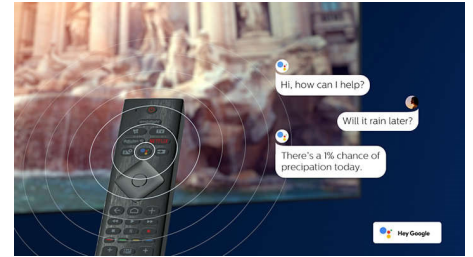

Voice assistant

Control your Philips Android TV with your voice. Want to play a game, watch Netflix, or find content and apps in the Google Play store? Just tell your TV. You can even command all Google Assistant-compatible smart home devices, like dimming the lights and setting the thermostat on movie night. Without leaving the sofa. The days of searching for the TV remote are over. Now you can use your voice to control your Philips smart TV via Alexa-enabled devices, like Amazon Echo. Turn your TV on, change the channel, switch to your gaming console and more with Alexa.

Well-balanced audio

Well-balanced audio. Crisp, clear dialogue. Punchy effects.