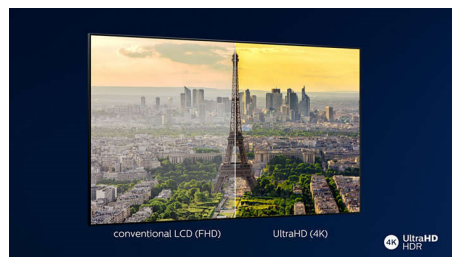

4K UHD

Bright 4K LED TV. Vibrant HDR picture. Smooth motion. A Philips 4K UHD TV brings content to life with rich colors and crisp contrast. Images have more depth, and motion is smooth. Movies, shows, games, and more look great no matter the source.