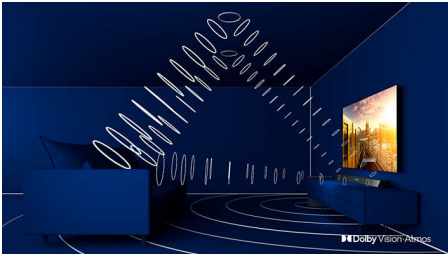

Dolby Vision and Dolby Atmos

Support for Dolby's premium sound and video formats means the HDR content you watch will look-and sound-gloriously real. Whether it's the latest streaming series or a Blu-Ray disc set, you'll enjoy contrast, brightness, and color that reflect the director's original intentions. And hear spacious sound with clarity, detail, and depth.