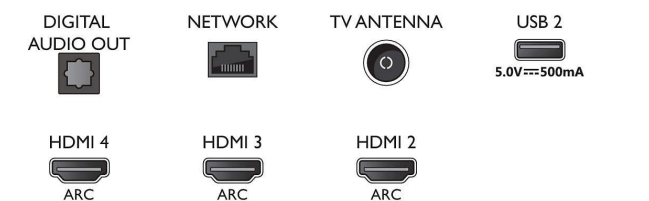

Dimensions

- Set Width: 1567.6 mm
- Set Height: 886.8 mm
- Set Depth: 87.7 mm
- Product weight: 22.5 kg
- Set width (with stand): 1567.6 mm
- Set height (with stand): 949 mm

- Set depth (with stand): 312.3 mm
- Product weight (+stand): 23 kg
- Box width: 1757 mm
- Box height: 1025 mm
- Box depth: 185 mm
- Weight incl. Packaging: 30.4 kg
- Wall mount compatible: 300 x 300 mm

Connections

Side

Bottom

Issue date 2023-10-02

Version: 9.1.1

EAN: 87 18863 02572 7

© 2023 Koninklijke Philips N.V.
All Rights reserved.

Specifications are subject to change without notice.
Trademarks are the property of Koninklijke Philips N.V.
or their respective owners.