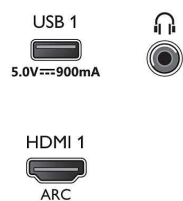

Processing

- Processing Power: Quad Core

Sound

- Output power (RMS): 16W
- Speaker configuration: 2x8V full range speaker
- Sound Enhancement: Clear Sound, Smart Sound, Auto Volume Leveler, Dolby Atmos

Connectivity

- Number of HDMI connections: 4
- HDMI features: 4K, Audio Return Channel
- EasyLink (HDMI-CEC): Remote control pass-through, System audio control, System standby, One touch play
- Number of USBs: 2
- Wireless connection: Bluetooth 4.2, Wi-Fi 802.11n, 2x2, Dual band
- Other connections: Digital audio out (optical), Ethernet-LAN RJ-45, Headphone out
- HDCP 2.2: Yes on all HDMI

Power

- Mains power: AC 220 - 240 V 50/60Hz
- Ambient temperature: 5 °C to 35 °C
- Power Saving Features: Auto switch-off timer, Light sensor, Picture mute (for radio)

Accessories

- Included accessories: Remote Control, Quick start guide, Legal and safety brochure, Power cord, Table top stand
- Included batteries: 2 x AAA Batteries

Dimensions

- Set Width: 1567.6 mm
- Set Height: 886.8 mm
- Set Depth: 87.7 mm
- Product weight: 22.5 kg
- Set width (with stand): 1567.6 mm
- Set height (with stand): 949 mm

- Set depth (with stand): 312.3 mm
- Product weight (+stand): 23 kg
- Box width: 1757 mm
- Box height: 1025 mm
- Box depth: 185 mm
- Weight incl. Packaging: 30.4 kg
- Wall mount compatible: 300 x 300 mm

Connections

Side