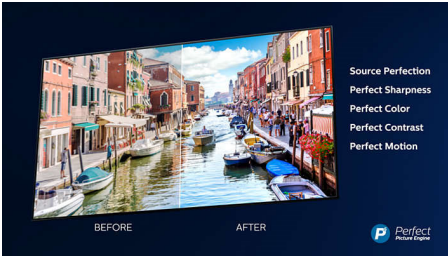

4K UHD LED Android TV
178 cm (70") Major HDR formats supported, P5 Perfect Picture Engine

70PUT8215/56

Highlights

P5 Perfect Picture Engine

The Philips P5 engine delivers a picture as brilliant as the content you love. Details have noticeably more depth. Colors are vivid, while skin tones look natural. Contrast is so crisp you'll feel every detail. Motion is perfectly smooth.