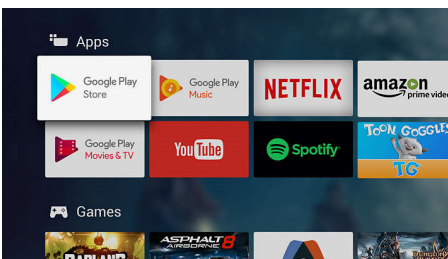

TV Content

Go beyond traditional TV programming with Google Play Store and Philips App Gallery.

Experience endless movies, TV, music, apps and games online. More to love.

Android TV

Make your Philips Android TV your own. If it's all about Amazon and YouTube this week, and Netflix next week-no problem. A clear, intuitive interface lets you put the content you love front and center. Easily pick up where you left off in the latest series, or check out the new movie releases.