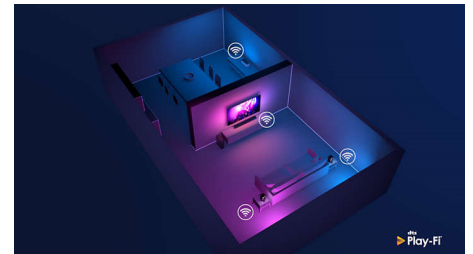

Well-balanced audio

Well-balanced audio. Crisp, clear dialogue. Punchy effects.

DTS Play-Fi

With DTS Play-Fi on your Philips TV you can connect to compatible speakers in any room. Got wireless speakers in the kitchen? Listen to the movie while you make a snack, or keep up with the sports commentary while you get everyone a drink.