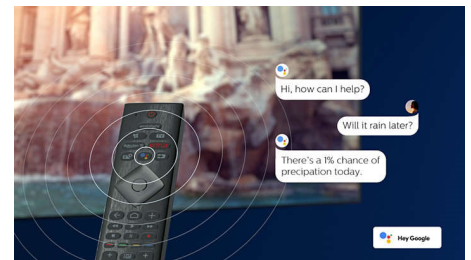

Google Assistant

Control your Philips Android TV with your voice. Want to play a game, watch Netflix, or find content and apps in the Google Play store? Just tell your TV. You can even command all Google Assistant-compatible smart home devices-like dimming the lights and setting the thermostat on movie night. Without leaving the sofa.

Dolby Vision-Atmos

androidtv