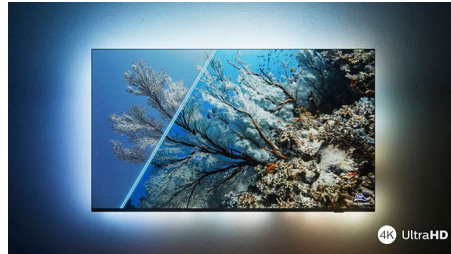

Supports all major HDR formats

Your Philips 4K UHD TV is compatible with all major HDR formats, including Dolby Vision. Whether it's a must-watch series or the latest video game, shadows will be deeper. Bright surfaces will shine. Colors will be truer.

Slim, attractive design

Looking for a TV that fits with your room? This 4K smart TV is dressed for the occasion! The virtually bezel-free screen goes with just about any interior scheme. While the slim feet make it seem as if the screen is floating above your TV unit or table.

Grey bezel. Slender feet.

Grey bezel. Slender feet.