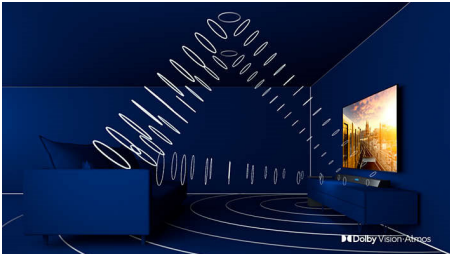

Highlights

65PUT7906/56

3-sided Ambilight

With Philips Ambilight every moment feels closer. Intelligent LEDs around the edge of the TV respond to the on-screen action and emit an immersive glow that's simply captivating. Experience it once and wonder how you enjoyed TV without it.

Dolby Vision + Dolby Atmos

Support for Dolby's premium sound and video formats means the HDR content you watch will look-and sound-glorious. You'll enjoy a picture that reflects the director's original intentions and experience spacious sound with real clarity and depth.