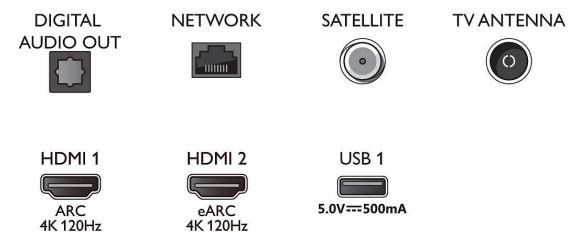

Dimensions

- Set Width: 1448.7 mm
- Set Height: 829.5 mm
- Set Depth: 68.0 mm
- Product weight: 26.6 kg
- Set width (with stand): 1448.7 mm
- Set height (with stand): 843.1 mm
- Set depth (with stand): 290.0 mm
- Product weight (+stand): 27.2 kg
- Box width: 1660 mm
- Box height: 995.0 mm
- Box depth: 170.0 mm
- Weight incl. Packaging: 34.5 kg
- Stand width: 791.0 mm
- Stand height: 17.0 mm
- Stand depth: 290.0 mm
- Wall-mount compatible: 300 x 300 mm

Connections

Side

Bottom

Issue date 2023-07-23

Version: 9.5.2

EAN: 87 18863 02900 8

© 2023 Koninklijke Philips N.V.
All Rights reserved.

Specifications are subject to change without notice.
Trademarks are the property of Koninklijke Philips N.V.
or their respective owners.