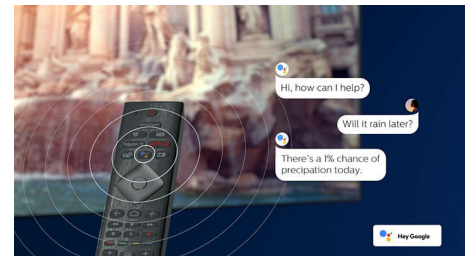

HDMI 2.1 VRR and low latency

Your Philips TV boasts the latest HDMI 2.1 connectivity and automatically switches to an ultra-low-latency setting when you start playing a game on your console. VRR and FreeSync are supported for smooth fast-action gameplay. Ambilight's gaming mode brings the thrill right into the room.

AI voice control

Push a button on the remote to talk to the Google Assistant. Control the TV or Google Assistant-compatible smart home devices with your voice. Or ask Alexa to control the TV via Alexa-enabled devices.