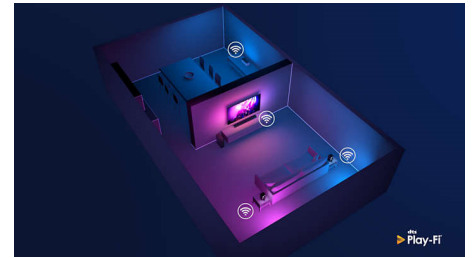

DTS Play-Fi compatible

With DTS Play-Fi on your Philips TV you can connect to compatible speakers in any room. Got wireless speakers in the kitchen? Listen to the film while you make a snack or keep up with the sports commentary while you get everyone drinks.