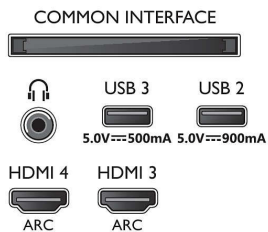

Connections

Side