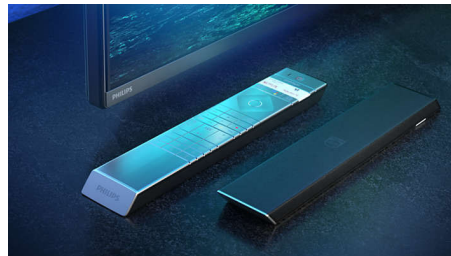

Premium materials

This TV boasts premium materials wherever you look. The polished metal edges of the feet contrast beautifully with the brushed metal

bezel. While the soft, textured leather-backed remote is as easy to hold as it is to look at.