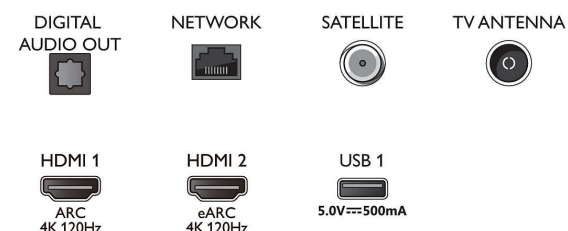

Dimensions

- Set Width: 1449.0 mm
- Set Height: 830.5 mm
- Set Depth: 76.4 mm
- Product weight: 28.0 kg
- Set width (with stand): 1449.0 mm
- Set height (with stand): 858.9/ 898.9 mm
- Set depth (with stand): 279.6 mm
- Product weight (+stand): 28.6 kg
- Box width: 1600.0 mm
- Box height: 995.0 mm
- Box depth: 170.0 mm
- Weight incl. Packaging: 38.2 kg
- Stand width: 806.6/ 1225.8 mm
- Stand height: 30.0/ 70.0 mm
- Stand depth: 279.6 mm
- Wall-mount compatible: 400 x 200 mm

Connections

Side

Bottom

Issue date 2023-07-23

Version: 9.6.1

EAN: 87 18863 02886 5

© 2023 Koninklijke Philips N.V.
All Rights reserved.

Specifications are subject to change without notice.
Trademarks are the property of Koninklijke Philips N.V. or their respective owners.