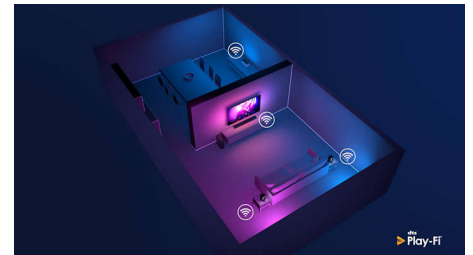

DTS Play-Fi compatible

With DTS Play-Fi on your Philips TV you can connect to compatible speakers in any room. Got wireless speakers in the kitchen? Listen to the film while you make a snack or keep up with the sports commentary while you get everyone drinks.