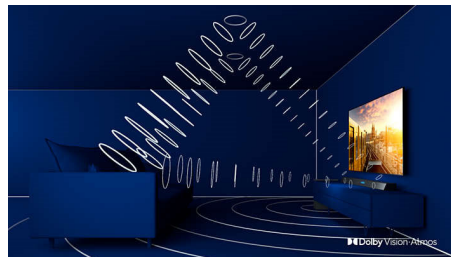

Dolby Vision + Dolby Atmos

Support for Dolby's premium sound and video formats means that the HDR content that you watch will look—and sound—glorious. You'll enjoy a picture that reflects the director's original intentions and experience spacious sound with real clarity and depth.