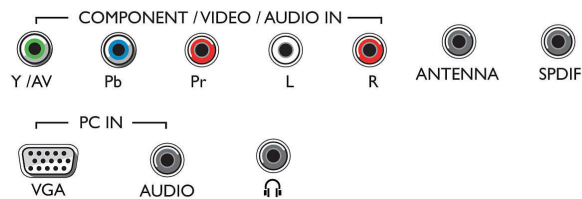

Connectivity

- Number of AV connections: 1
- Number of HDMI connections: 3
- Number of component in (YPbPr): 1
- EasyLink (HDMI-CEC): System standby, One touch play
- Number of USBs: 1
- Other connections: Digital audio out (coaxial), Audio in (VGA/DVI), Headphone out, Antenna IEC/IFC (ATV)

Accessories

- Included accessories: Remote Control, Table top stand, Power cord, Quick start guide, Legal and safety brochure

Dimensions

- Set Width: 1099 mm
- Set Height: 632 mm
- Set Depth: 91 mm
- Product weight: 11 kg
- Set width (with stand): 1099 mm
- Set height (with stand): 643 mm
- Set depth (with stand): 259 mm
- Product weight (+stand): 13.6 kg
- Box width: 1285 mm
- Box height: 760 mm
- Box depth: 168 mm
- Weight incl. Packaging: 18.8 kg
- Wall mount compatible: 400 x 200 mm

Connections

Side

Rear

Issue date 2023-10-02

Version: 2.0.1

EAN: 87 18863 00886 7

© 2023 Koninklijke Philips N.V.
All Rights reserved.

Specifications are subject to change without notice.
Trademarks are the property of Koninklijke Philips N.V.
or their respective owners.