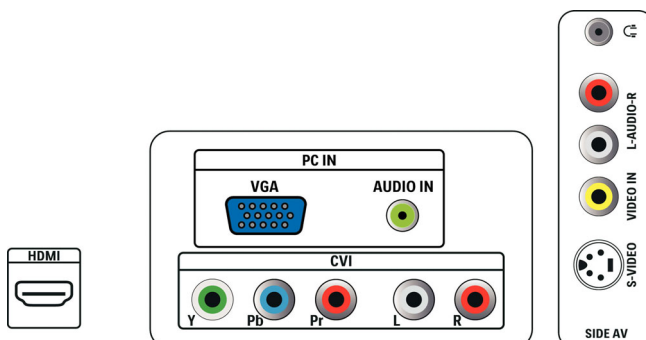

- Remote control type: PF03A08B
- Teletext: 100 page Smart Text
- Smart mode: Game, Movie, Personal, Power saver, Standard, Vivid

Sound

- Output power (RMS): 2 x 3 W
- Sound System: Mono, Stereo
- Sound Enhancement: Auto Volume Leveler, Incredible Surround

Connectivity

- AV 1: Audio L/R in, YPbPr
- EasyLink (HDMI-CEC): One touch play, System info (menu language), System standby
- Front / Side connections: S-video in, CVBS in, Audio L/R in, Headphone Out
- HDMI 1: HDMI v1.3
- Other connections: PC Audio in, PC-In VGA

Power

- Mains power: 100-240V, 50/60Hz
- Ambient temperature: 5 °C to 40 °C
- Power consumption: 50 W
- Standby power consumption: $\leq 0.3\text{ W}$

Accessories

- Included accessories: Table top stand, Power cord, Quick start guide, User Manual, Warranty certificate, Remote Control, Batteries for remote control

Dimensions

- Set Width: 468 mm
- Set Height: 349 mm
- Set Depth: 69 mm
- Product weight: 3.9 kg
- Set width (with stand): 468 mm
- Set height (with stand): 392 mm
- Set depth (with stand): 166 mm
- Product weight (+stand): 4.4 kg
- Box width: 562 mm
- Box height: 486 mm
- Box depth: 186 mm
- Weight incl. Packaging: 6 kg
- Wall mount compatible: 100 x 100 mm

Issue date 2023-10-02

Version: 2.0.2

EAN: 87 12581 39343 4

© 2023 Koninklijke Philips N.V.
All Rights reserved.

Specifications are subject to change without notice.
Trademarks are the property of Koninklijke Philips N.V.
or their respective owners.

www.philips.com