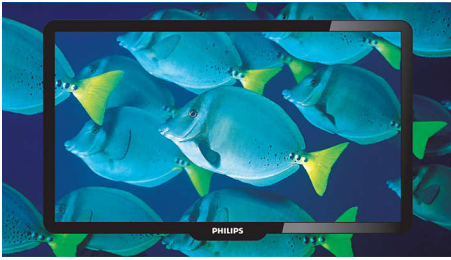

LCD TV
48 cm (19") HD Ready

Highlights

Digital Crystal Clear

Digital Crystal Clear is a package of picture innovations that digitally adjusts and optimizes picture quality to optimal contrast, color and sharpness levels. It's like watching vivid cinema-like images.

LCD display, 1440 x 900p

This WXGA+ display with state-of-the-art LCD screen technology gives you widescreen HD resolution of 1440 x 900p pixels. It produces brilliant flicker-free progressive scan pictures with optimum brightness and superb colors. This vibrant and sharp image will provide you with an enhanced viewing experience.