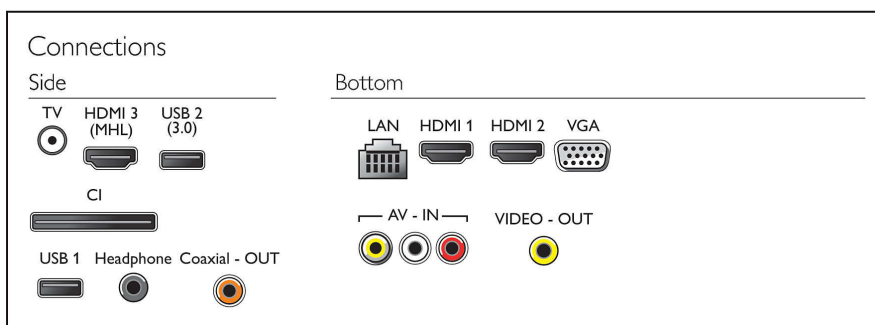

Processing

- Processing Power: Quad Core

Sound

- Output power (RMS): 16W
- Sound Enhancement: Auto Volume Leveler

Connectivity

- Number of HDMI connections: 3
- EasyLink (HDMI-CEC): One touch play, Device Auto Power OFF, INlink Control, TV Auto Power On
- Number of USBs: 2
- Wireless connection: Wi-Fi Direct, Wi-Fi 802.11n 2x2 integrated
- Other connections: Antenna IEC75, CI+1.3 certified, Ethernet-LAN RJ-45, Audio L/R in, Audio in (VGA/DVI), Headphone out, PC-In VGA

Accessories

- Included accessories: Remote Control, Table top stand, Power cord, Quick start guide, Warranty Leaflet

Dimensions

- Set Width: 970 mm
- Set Height: 564 mm
- Set Depth: 74 mm
- Product weight: 8.3 kg
- Set width (with stand): 970 mm
- Set height (with stand): 614 mm
- Set depth (with stand): 219 mm
- Product weight (+stand): 8.5 kg
- Box width: 1085 mm
- Box height: 667 mm
- Box depth: 150 mm
- Weight incl. Packaging: 10.5 kg
- Wall mount compatible: 300 x 200 mm