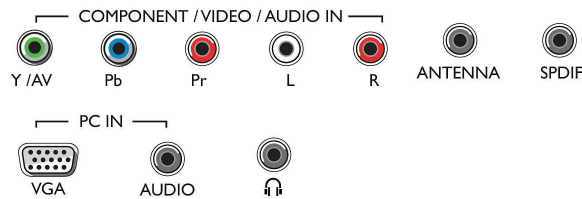

Connectivity

- Number of AV connections: 1
- Number of HDMI connections: 3
- Number of component in (YPbPr): 1
- EasyLink (HDMI-CEC): System standby, One touch play
- Number of USBs: 1
- Other connections: Digital audio out (coaxial), Audio in (VGA/DVI), Headphone out, Antenna IEC/IFC (ATV)

Accessories

- Included accessories: Remote Control, Table top stand, Power cord, Quick start guide, Legal and safety brochure

Dimensions

- Set Width: 968.18 mm
- Set Height: 570.87 mm
- Set Depth: 76.8 mm
- Product weight: 7.5 kg
- Set width (with stand): 968.18 mm
- Set height (with stand): 623.97 mm
- Set depth (with stand): 258.88 mm
- Product weight (+stand): 8.3 kg
- Box width: 1127 mm
- Box height: 716 mm
- Box depth: 159 mm
- Weight incl. Packaging: 11.2 kg
- Wall mount compatible: 200 x 200 mm

Connections

Side

Rear

Issue date 2023-10-02

Version: 3.1.1

EAN: 87 18863 00621 4

© 2023 Koninklijke Philips N.V.
All Rights reserved.

Specifications are subject to change without notice.
Trademarks are the property of Koninklijke Philips N.V.
or their respective owners.