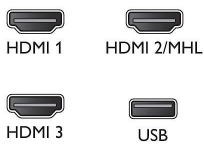

User Interaction

- Ease of Use: One-stop Home button
- Firmware upgradeable: Firmware upgradeable via USB
- Screen Format Adjustments: Dot: dot, Zoom 1, Zoom 2, 4:3, 16:9

Sound

- Output power (RMS): 16W
- Sound Enhancement: Clear Sound, Auto Volume Leveler

Connectivity

- Number of AV connections: 1
- Number of HDMI connections: 3
- Number of component in (YPbPr): 1
- EasyLink (HDMI-CEC): System standby, One touch play
- Number of USBs: 1
- Other connections: Digital audio out (coaxial), Audio in (VGA/DVI), Headphone out, Antenna IEC/IFC (ATV)

Power

- Mains power: AC 110 - 240V 50/60 Hz
- Ambient temperature: 5 °C to 40 °C
- Standby power consumption: < 0.5 W
- Power Saving Features: Auto switch-off timer, Eco mode
- Off mode power consumption: < 0.5

Accessories

- Included accessories: Remote Control, Table top stand, Power cord, Quick start guide, Legal and safety brochure

Dimensions

- Set Width: 968.18 mm
- Set Height: 570.87 mm
- Set Depth: 76.8 mm
- Product weight: 7.5 kg
- Set width (with stand): 968.18 mm
- Set height (with stand): 623.97 mm
- Set depth (with stand): 258.88 mm
- Product weight (+stand): 8.3 kg
- Box width: 1127 mm
- Box height: 716 mm
- Box depth: 159 mm
- Weight incl. Packaging: 11.2 kg
- Wall mount compatible: 200 x 200 mm

Connections

Side