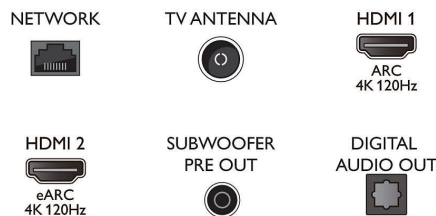

Bottom

Issue date 2023-07-15

Version: 2.1.1

EAN: 87 18863 03443 9

© 2023 Koninklijke Philips N.V.
All Rights reserved.

Specifications are subject to change without notice. Trademarks are the property of Koninklijke Philips N.V. or their respective owners.

www.philips.com

- EPG and actual visibility (up to 8 days) is country and operator dependent.
- Android App offerings vary per country. For more details please visit your local Google Play Store.
- Philips TV Remote app and related functionalities vary per TV model, operator, and country, as well as smart device model and OS. For more details please visit: www.philips.com/TVRemoteapp.
- Smart TV app offerings vary per TV model and country. For more details please visit: www.philips.com/smarttv.
- Amazon, Alexa and all related logos are trademarks of Amazon.com, Inc. or its affiliates. Amazon Alexa is available in selected languages and countries.
- Amazon Prime is available in selected languages and countries.
- The TV supports DVB reception for 'Free to air' broadcast. Specific DVB operators may not be supported. An up to date list can be found in the FAQ section of the Philips support website. For some operators Conditional Access and subscription are required. Contact your operator for more information.
- Google Assistant is available on Philips Android TVs running on Android O (8) or higher OS version. Google Assistant is available in selected languages and countries.
- Netflix subscription required. Subject to terms at <https://www.netflix.com>
- Memory size (Flash) : 32G, the actual available disc space may differ (dependent on e.g. (pre-)installed apps, installed operating system, etc.)
- Image depicted on the website are non-contractual pictures. Please always refer to the actual TV that are sold in the retail or stores.