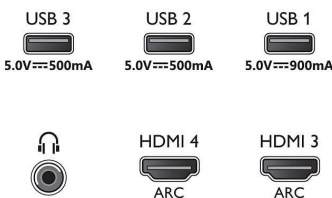

Connections

Side