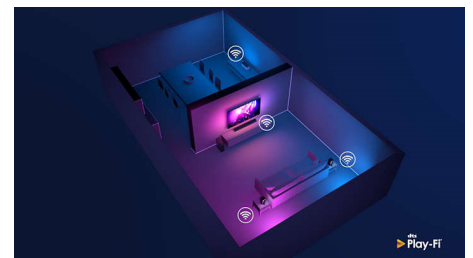

DTS Play-Fi compatible

With DTS Play-Fi on your Philips TV you can connect to compatible speakers in any room. Got wireless speakers in the kitchen? Listen to the movie while you make a snack or keep up with the sports commentary while you get everyone drinks.