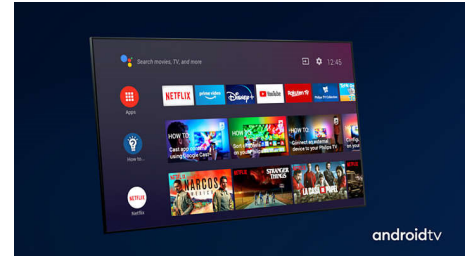

Simply smart. Android TV

Your Philips Android TV gives you the content you want when you want it. You can customize the home screen to display your favorite apps, making it simple to start streaming the movies and shows you love. Or pick up where you left off.