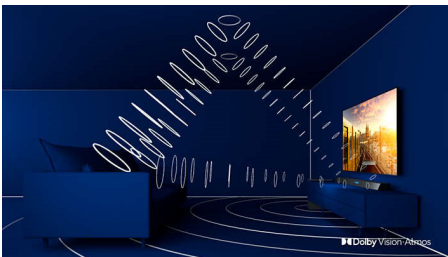

Dolby Vision and Dolby Atmos

Support for Dolby's premium sound and video formats means the HDR content you watch will look-and sound-gloriously real. Whether it's the latest streaming series or a Blu-Ray disc set, you'll enjoy contrast, brightness, and color that reflect the director's original intentions.

And hear spacious sound with clarity, detail, and depth.

Android TV

Make your Philips Android TV your own. If it's all about Amazon and YouTube this week, and Netflix next week-no problem. A clear, intuitive interface lets you put the content you love front and center. Easily pick up where you left off in the latest series, or check out the new movie releases.