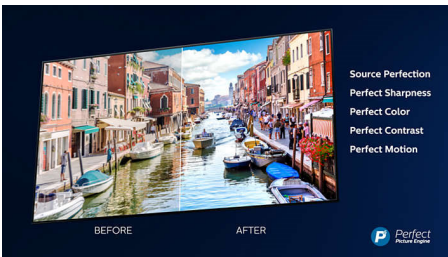

P5 Perfect Picture Engine

The Philips P5 engine delivers a picture as brilliant as the content you love. Details have noticeably more depth. Colors are vivid, while skin tones look natural. Contrast is so crisp you'll feel every detail. Motion is perfectly smooth.