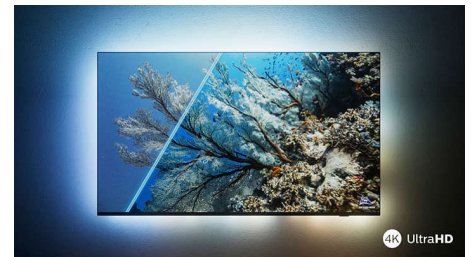

Supports all major HDR formats

Your Philips 4K UHD TV is compatible with all major HDR formats, including Dolby Vision. Whether it's a must-watch series or the latest video game, shadows will be deeper. Bright surfaces will shine. Colors will be truer.