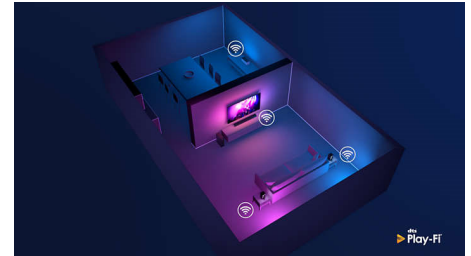

DTS Play-Fi compatible

With DTS Play-Fi on your Philips TV you can connect to compatible speakers in any room. Got wireless speakers in the kitchen? Listen to the movie while you make a snack or keep up with the sports commentary while you get everyone drinks.