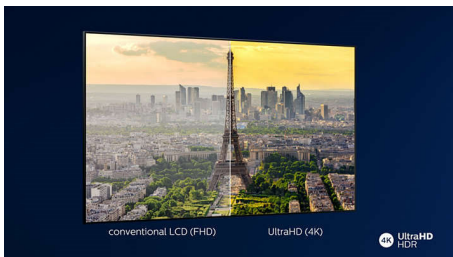

4K UHD

LED TV s rozlíšením 4K a jasnými farbami. HDR obraz so živými farbami. Plynulý pohyb. Televízor Philips s rozlíšením 4K UHD oživí obsah s bohatými farbami a ostrým kontrastom. Obrazy majú väčšiu hĺbku a pohyb je plynulý. Filmy, televízne relácie, hry a ostatný obsah vyzerá lepšie nezávisle od kvality zdroja.