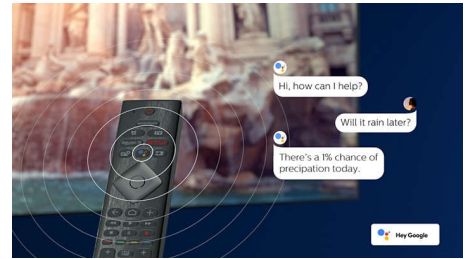

Google Assistant

Control your Philips Android TV with your voice. Want to play a game, watch Netflix, or find content and apps in the Google Play store? Just tell your TV. You can even command all Google Assistant-compatible smart home devices-like dimming the lights and setting the thermostat on movie night. Without leaving the sofa.