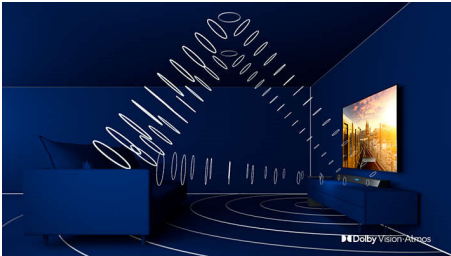

Dolby Vision + Dolby Atmos

Support for Dolby's premium sound and video formats means the HDR content you watch will look-and sound-glorious. You'll enjoy a picture that reflects the director's original intentions and experience spacious sound with real clarity and depth.