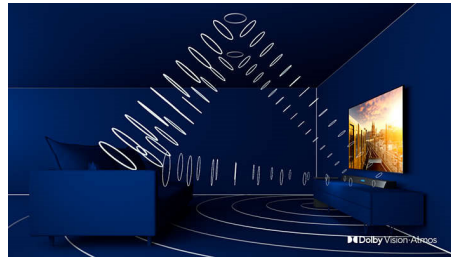

Dolby Vision and Dolby Atmos

Support for Dolby's premium sound and video formats means the HDR content you watch will look-and sound-gloriously real. Whether it's the latest streaming series or a Blu-Ray disc set, you'll enjoy contrast, brightness, and color that reflect the director's original intentions. And hear spacious sound with clarity, detail, and depth.