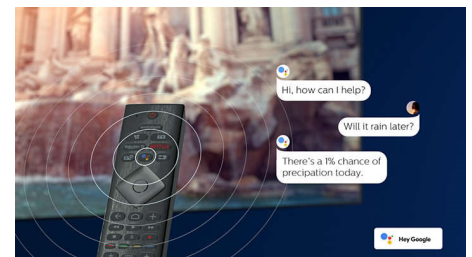

Well-balanced audio

Well-balanced audio from full-range speakers.

Slim design

Slim design. Slender metal bezel and metal stand.

Android TV

Make your Philips Android TV your own. If it's all about Amazon and YouTube this week, and Netflix next week-no problem. A clear, intuitive interface lets you put the content you love front and center. Easily pick up where you left off in the latest series, or check out the new movie releases.

Google Assistant

Control your Philips Android TV with your voice. Want to play a game, watch Netflix, or find content and apps in the Google Play store? Just tell your TV. You can even command all Google Assistant-compatible smart home devices-like dimming the lights and setting the thermostat on movie night. Without leaving the sofa.