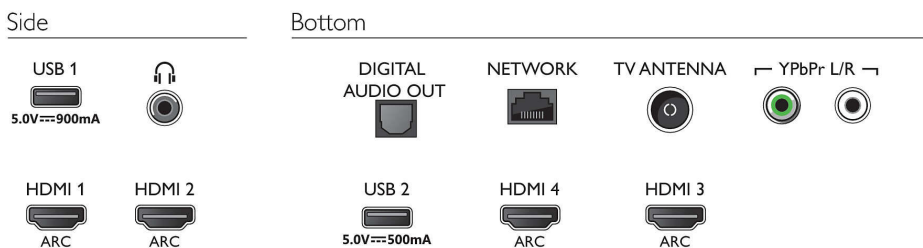

Processing

- Processing Power: Quad Core

Sound

- Output power (RMS): 20W
- Speaker configuration: 2x10W full range speaker
- Sound Enhancement: Auto Volume Leveler, Dolby Atmos, Clear Sound, Smart Sound

Connectivity

- Number of HDMI connections: 4
- HDMI features: 4K, Audio Return Channel
- Number of component in (YPbPr): 1
- EasyLink (HDMI-CEC): Remote control pass-through, System audio control, System standby, One touch play
- Number of USBs: 2
- Wireless connection: Bluetooth 4.2, Wi-Fi 802.11n, 2x2, Dual band
- Other connections: Digital audio out (optical), Ethernet-LAN RJ-45, Audio L/R in, Headphone out
- HDCP 2.2: Yes on all HDMI

Power

- Mains power: AC 220 - 240 V 50/60Hz
- Ambient temperature: 5 °C to 35 °C
- Power Saving Features: Auto switch-off timer, Picture mute (for radio), Light sensor

Accessories

- Included accessories: Remote Control, Quick start guide, Legal and safety brochure, Power cord, Mini-jack to L/R cable, Mini-jack to YPbPr cable, Table top stand
- Included batteries: 2 x AAA Batteries

Dimensions

- Set Width: 1236.6 mm
- Set Height: 723.6 mm
- Set Depth: 80 mm
- Product weight: 16.1 kg
- Set width (with stand): 1236.6 mm
- Set height (with stand): 742 mm
- Set depth (with stand): 235.4 mm
- Product weight (+stand): 16.4 kg
- Box width: 1360.0 mm
- Box height: 860.0 mm
- Box depth: 160.0 mm
- Weight incl. Packaging: 20.5 kg
- Wall mount compatible: 300 x 200 mm

Connections

Issue date 2023-10-04

Version: 9.1.1

EAN: 87 18863 02122 4

© 2023 Koninklijke Philips N.V.
All Rights reserved.

Specifications are subject to change without notice.
Trademarks are the property of Koninklijke Philips N.V.
or their respective owners.

www.philips.com

* EPG and actual visibility (up to 8 days) is country and operator dependent.
* Android App offerings vary per country. For more details please visit your local Google Play Store.
* The TV supports DVB reception for 'Free to air' broadcast. Specific DVB operators may not be supported. An up to date list can be found in the FAQ section of the Philips support website. For some operators Conditional Access and subscription are required. Contact your operator for more information.
* Philips TV Remote app and related functionalities vary per TV model, operator, and country, as well as smart device model and OS. For more details please visit: www.philips.com/TVRemoteapp.
* Smart TV app offerings vary per TV model and country. For more details please visit: www.philips.com/smarttv.
* Please note that your Amazon apps may not always be available in your country. (Currently Amazon apps works only in UK, Germany, Austria)
* Its functionality is subject to ChromeCast built-in apps and smart devices. For more details, please visit ChromeCast built-in product pages.