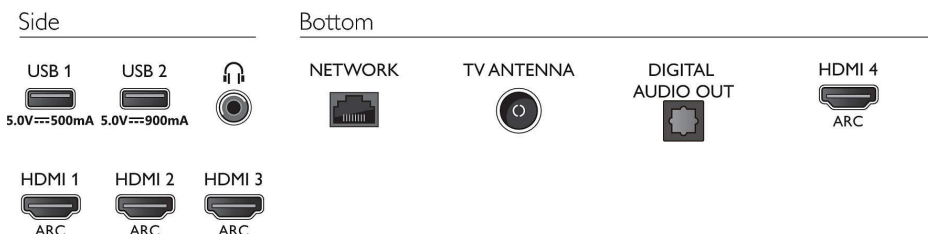

Connectivity

- Number of HDMI connections: 4
- HDMI features: 4K, Audio Return Channel
- EasyLink (HDMI-CEC): Remote control pass-through, System audio control, System standby, One touch play
- Number of USBs: 2
- Wireless connection: Bluetooth 4.2, Wi-Fi 802.11ac, 2x2, Dual band
- Other connections: Digital audio out (optical), Ethernet-LAN RJ-45, Headphone out
- HDCP 2.3: Yes on all HDMI

Power

- Mains power: AC 110 - 240 V 50/60Hz
- Ambient temperature: 5 °C to 35 °C
- Power Saving Features: Auto switch-off timer, Light sensor, Picture mute (for radio), Eco mode

Accessories

- Included batteries: 2 x AAA Batteries
- Included Accessories: Legal and safety brochure, Power cord, Quick start guide (x1), Remote Control, Table top stand

Dimensions

- Set Width: 1227.8 mm
- Set Height: 705.6 mm
- Set Depth: 58.0 mm
- Product weight: 21.4 kg
- Set width (with stand): 1227.8 mm
- Set height (with stand): 722.4 mm
- Set depth (with stand): 230.0 mm
- Product weight (+stand): 21.8 kg
- Box width: 1400.0 mm
- Box height: 867.0 mm
- Box depth: 170 mm
- Weight incl. Packaging: 28.1 kg
- Wall mount compatible: 300 x 300 mm

Connections

Issue date 2023-10-02

Version: 5.1.1

EAN: 87 18863 02760 8

© 2023 Koninklijke Philips N.V.
All Rights reserved.

Specifications are subject to change without notice.
Trademarks are the property of Koninklijke Philips N.V.
or their respective owners.

www.philips.com

* Memory size (Flash) : 16G, the actual available disc space may differ (dependent on e.g. (pre-)installed apps, installed operating system, etc.)

* EPG and actual visibility (up to 8 days) is country and operator dependent.

* Android App offerings vary per country. For more details please visit your local Google Play Store.

* The TV supports DVB reception for 'Free to air' broadcast. Specific DVB operators may not be supported. An up to date list can be found in the FAQ section of the Philips support website. For some operators Conditional Access and subscription are required. Contact your operator for more information.

* Philips TV Remote app and related functionalities vary per TV model, operator, and country, as well as smart device model and OS. For more details please visit: www.philips.com/TVRemoteapp.

* Smart TV app offerings vary per TV model and country. For more details please visit: www.philips.com/smarttv.

* Image depicted on the website are non-contractual pictures. Please always refer to the actual TV that are sold in the retail or stores.