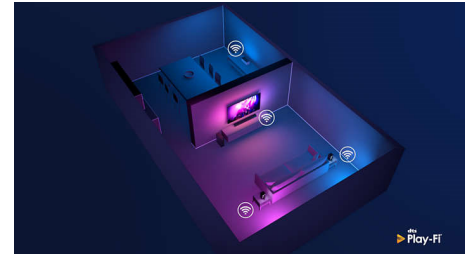

DTS Play-Fi

With DTS Play-Fi on your Philips TV you can connect to compatible speakers in any room. Got wireless speakers in the kitchen? Listen to the movie while you make a snack, or keep up with the sports commentary while you get everyone a drink.