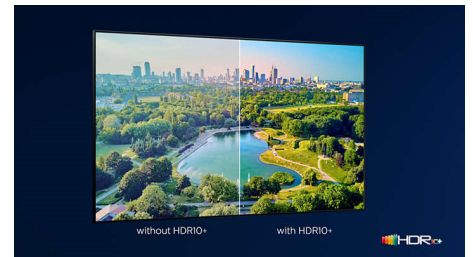

Major HDR formats supported

A Philips 4K UHD OLED TV is compatible with all major HDR formats, including HDR10+ and Dolby Vision. Whether it's a must-watch series or the latest video game, shadows will be deeper. Bright surfaces will shine. Colors will be truer. Motion is incredibly smooth.