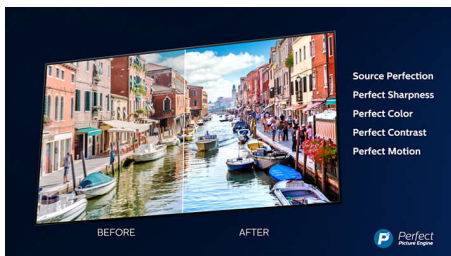

P5 Perfect Picture Engine

The Philips P5 Perfect Picture Engine delivers an image as brilliant as the content you love. Details have noticeably more depth. Colours

are vivid, while skin tones look natural. Contrast is so crisp you'll feel every detail. And motion is so smooth that you'll never lose sight of the ball, no matter how fast the play.