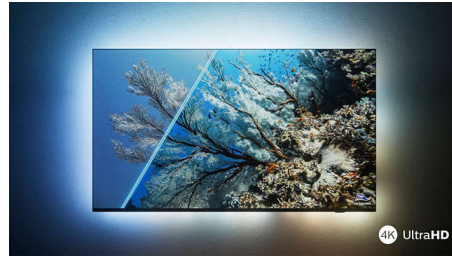

Supports all major HDR formats

Your Philips 4K UHD TV is compatible with all major HDR formats, including Dolby Vision. Whether it's a must-watch series or the latest video game, shadows will be deeper. Bright surfaces will shine. Colors will be truer.

55PUT7906/70

Slim, attractive design

Looking for a TV that fits with your room? This 4K smart TV is dressed for the occasion! The virtually bezel-free screen goes with just about any interior scheme. While the slim feet make it seem as if the screen is floating above your TV unit or table.

Grey bezel. Slender feet.

Grey bezel. Slender feet.