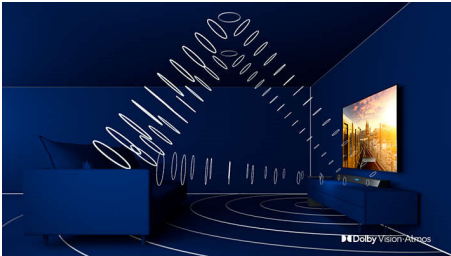

Highlights

3-sided Ambilight

With Philips Ambilight every moment feels closer. Intelligent LEDs around the edge of the TV respond to the on-screen action and emit an immersive glow that's simply captivating. Experience it once and wonder how you enjoyed TV without it.

Dolby Vision + Dolby Atmos

Support for Dolby's premium sound and video formats means the HDR content you watch will look-and sound-glorious. You'll enjoy a picture that reflects the director's original intentions and experience spacious sound with real clarity and depth.