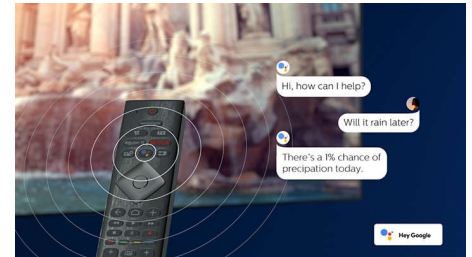

55PUT7906/70

Slim, attractive design

Looking for a TV that fits with your room? This 4K smart TV is dressed for the occasion! The virtually bezel-free screen goes with just about any interior scheme. While the slim feet make it seem as if the screen is floating above your TV unit or table.

Grey bezel. Slender feet.

Grey bezel. Slender feet.

Google Assistant

Control your Philips Android TV with your voice. Want to play a game, watch Netflix, or find content and apps in the Google Play store? Just tell your TV. You can even command all Google Assistant-compatible smart home devices-like dimming the lights and setting the thermostat on movie night. Without leaving the sofa.