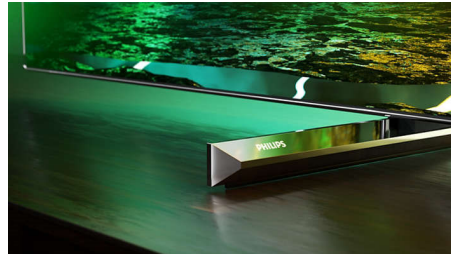

Premium materials

Every inch of this TV looks and feels premium. The ultra-thin metal bezel. The beautiful aluminum feet. Or the remote with a backlit Ambilight key, which makes it easy to turn on Ambilight-even in the dark.