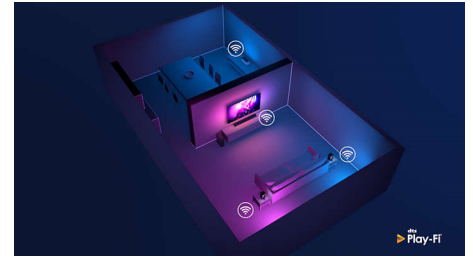

DTS Play-Fi compatible

With DTS Play-Fi on your Philips TV you can connect to compatible speakers in any room. Got wireless speakers in the kitchen? Listen to the movie while you make a snack or keep up with the sports commentary while you get everyone drinks.