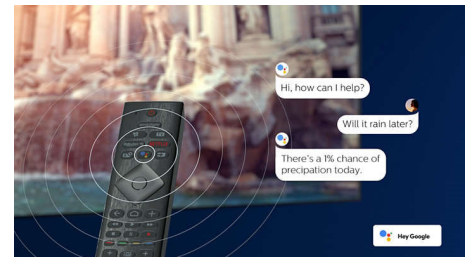

Google Assistant

Control your Philips Android TV with your voice. Want to play a game, watch Netflix, or find content and apps in the Google Play store? Just tell your TV. You can even command all Google Assistant-compatible smart home devices-like dimming the lights and setting the thermostat on movie night. Without leaving the sofa.