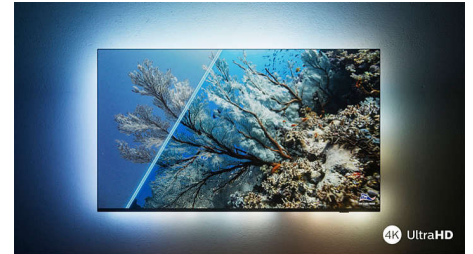

Supports all major HDR formats

Your Philips 4K UHD TV is compatible with all major HDR formats, including Dolby Vision. Whether it's a must-watch series or the latest video game, shadows will be deeper. Bright surfaces will shine. Colors will be truer.