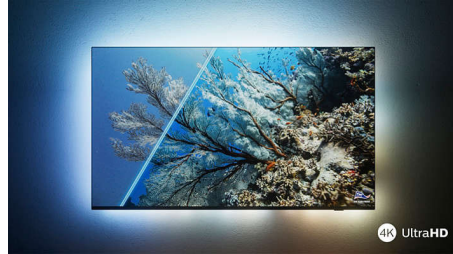

Supports all major HDR formats

Your Philips 4K UHD TV is compatible with all major HDR formats, including Dolby Vision. Whether it's a must-watch series or the latest video game, shadows will be deeper. Bright surfaces will shine. Colors will be truer.

55PUD7906/71

Slim, attractive design

Looking for a TV that fits with your room? This 4K smart TV is dressed for the occasion! The virtually bezel-free screen goes with just about any interior scheme. While the slim feet make it seem as if the screen is floating above your TV unit or table.

Grey bezel. Slender feet.

Grey bezel. Slender feet.