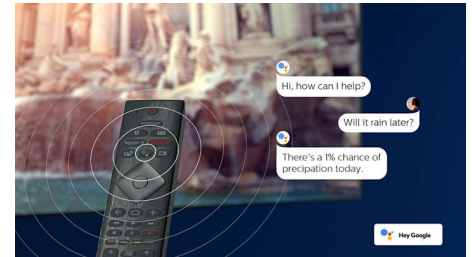

55PUD7906/71

Slim, attractive design

Looking for a TV that fits with your room? This 4K smart TV is dressed for the occasion! The virtually bezel-free screen goes with just about any interior scheme. While the slim feet make it seem as if the screen is floating above your TV unit or table.

Grey bezel. Slender feet.

Grey bezel. Slender feet.

Google Assistant

Control your Philips Android TV with your voice. Want to play a game, watch Netflix, or find content and apps in the Google Play store? Just tell your TV. You can even command all Google Assistant-compatible smart home devices-like dimming the lights and setting the thermostat on movie night. Without leaving the sofa.