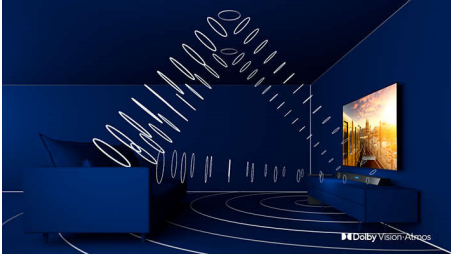

Highlights

3-sided Ambilight

With Philips Ambilight every moment feels closer. Intelligent LEDs around the edge of the TV respond to the on-screen action and emit an immersive glow that's simply captivating. Experience it once and wonder how you enjoyed TV without it.

Dolby Vision + Dolby Atmos

Support for Dolby's premium sound and video formats means the HDR content you watch will look-and sound-glorious. You'll enjoy a picture that reflects the director's original intentions and experience spacious sound with real clarity and depth.