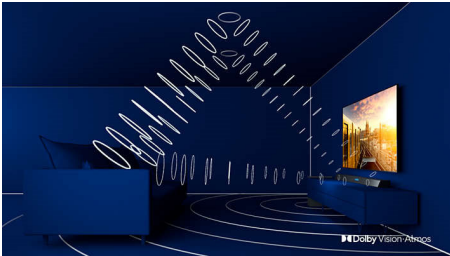

Content at your command.

- Simply smart. Android TV.
- Google Assistant. Control the TV with your voice.

PHILIPS

4K UHD LED Android TV

3-sided Ambilight TV Major HDR formats supported, Dolby Vision and Dolby Atmos, 177 cm (70") Android TV

Highlights

3-sided Ambilight

With Philips Ambilight every moment feels closer. Intelligent LEDs around the edge of the TV respond to the on-screen action and emit an immersive glow that's simply captivating. Experience it once and wonder how you enjoyed TV without it.

Dolby Vision + Dolby Atmos

Support for Dolby's premium sound and video formats means the HDR content you watch will look-and sound-glorious. You'll enjoy a picture that reflects the director's original intentions and experience spacious sound with real clarity and depth.