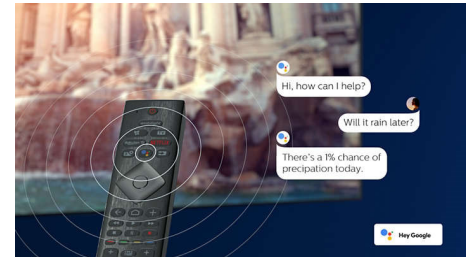

70PUT7906/56

Slim, attractive design

Looking for a TV that fits with your room? This 4K smart TV is dressed for the occasion! The virtually bezel-free screen goes with just about any interior scheme. While the slim feet make it seem as if the screen is floating above your TV unit or table.

Grey bezel. Slender feet.

Grey bezel. Slender feet.

Google Assistant

Control your Philips Android TV with your voice. Want to play a game, watch Netflix, or find content and apps in the Google Play store? Just tell your TV. You can even command all Google Assistant-compatible smart home devices-like dimming the lights and setting the thermostat on movie night. Without leaving the sofa.