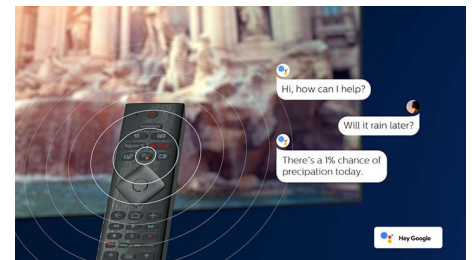

70PUT7906/56

Slim, attractive design

Looking for a TV that fits with your room? This 4K smart TV is dressed for the occasion! The virtually bezel-free screen goes with just about any interior scheme. While the slim feet make it seem as if the screen is floating above your TV unit or table.

Grey bezel. Slender feet.

Grey bezel. Slender feet.

Google Assistant

Control your Philips Android TV with your voice. Want to play a game, watch Netflix, or find content and apps in the Google Play store? Just tell your TV. You can even command all Google Assistant-compatible smart home devices-like dimming the lights and setting the thermostat on movie night. Without leaving the sofa.