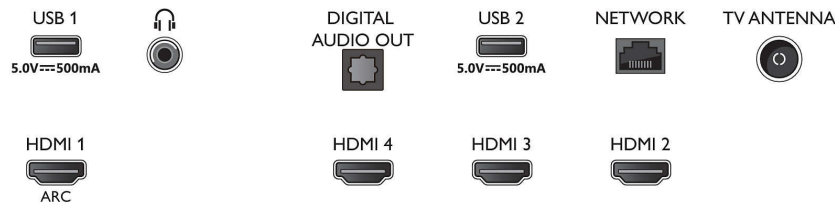

Connectivity

- Number of HDMI connections: 4
- HDMI features: Audio Return Channel, 4K
- EasyLink (HDMI-CEC): Remote control pass-through, System audio control, System standby, One touch play
- Number of USBs: 2
- Wireless connection: Wi-Fi 802.11n, 2x2, Dual band, Bluetooth 5.0
- Other connections: Digital audio out (optical), Ethernet-LAN RJ-45, Headphone out
- HDCP 2.3: Yes on all HDMI
- HDMI ARC: Yes on HDMI1

Accessories

- Included accessories: Remote Control, 2 x AAA Batteries, Power cord, Quick start guide, Legal and safety brochure, Table top stand

Dimensions

- Set Width: 1572.4 mm
- Set Height: 876.3 mm

- Set Depth: 85.1 mm
- Product weight: 24.6 kg
- Set width (with stand): 1572.4 mm
- Set height (with stand): 903.3 mm
- Set depth (with stand): 334.9 mm
- Product weight (+stand): 25.2 kg
- Box width: 1757.0 mm
- Box height: 1025.0 mm
- Box depth: 174.0 mm
- Weight incl. Packaging: 32.5 kg
- Wall mount compatible: 300 x 300 mm

Connections

Side

Bottom

Issue date 2023-07-23

Version: 2.0.1

EAN: 87 18863 03206 0

© 2023 Koninklijke Philips N.V.
All Rights reserved.

Specifications are subject to change without notice. Trademarks are the property of Koninklijke Philips N.V. or their respective owners.