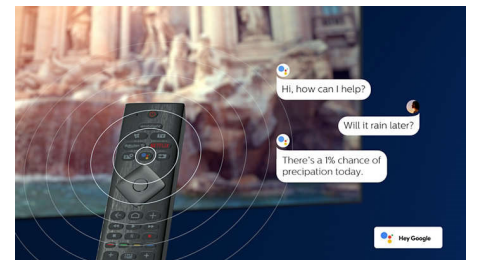

50PUT7906/68

Slim, attractive design

Looking for a TV that fits with your room? This 4K smart TV is dressed for the occasion! The virtually bezel-free screen goes with just about any interior scheme. While the slim feet make it seem as if the screen is floating above your TV unit or table.

Grey bezel. Slender feet.

Grey bezel. Slender feet.

Google Assistant

Control your Philips Android TV with your voice. Want to play a game, watch Netflix, or find content and apps in the Google Play store? Just tell your TV. You can even command all Google Assistant-compatible smart home devices-like dimming the lights and setting the thermostat on movie night. Without leaving the sofa.