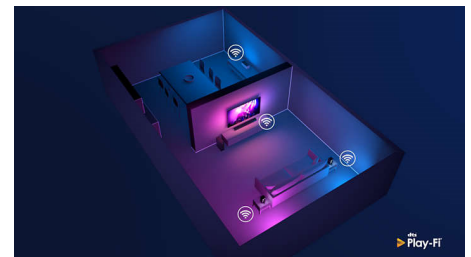

Well-balanced audio

Well-balanced audio. Crisp, clear dialogue. Punchy effects.

DTS Play-Fi

With DTS Play-Fi on your Philips TV you can connect to compatible speakers in any room. Got wireless speakers in the kitchen? Listen to the movie while you make a snack, or keep up with the sports commentary while you get everyone a drink.