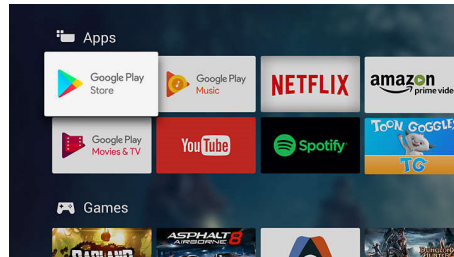

TV Content

Go beyond traditional TV programming with Google Play Store and Philips App Gallery. Experience endless movies, TV, music, apps and games online. More to love.