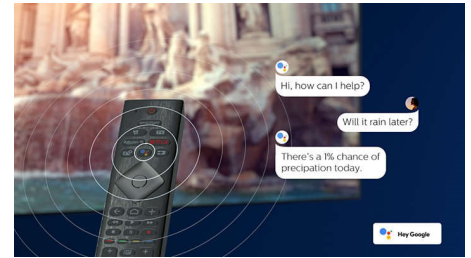

Slim, attractive design

Looking for a TV that fits with your room? This 4K smart TV is dressed for the occasion! The virtually bezel-free screen goes with just about any interior scheme. While the slim feet make

55PUT7906/75

it seem as if the screen is floating above your TV unit or table.

Grey bezel. Slender feet.

Grey bezel. Slender feet.

Google Assistant

Control your Philips Android TV with your voice. Want to play a game, watch Netflix, or find content and apps in the Google Play store? Just tell your TV. You can even command all Google Assistant-compatible smart home devices-like dimming the lights and setting the thermostat on movie night. Without leaving the sofa.