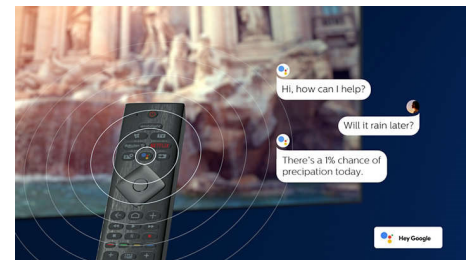

50PUT7906/56

Slim, attractive design

Looking for a TV that fits with your room? This 4K smart TV is dressed for the occasion! The virtually bezel-free screen goes with just about any interior scheme. While the slim feet make it seem as if the screen is floating above your TV unit or table.

Grey bezel. Slender feet.

Grey bezel. Slender feet.

Google Assistant

Control your Philips Android TV with your voice. Want to play a game, watch Netflix, or find content and apps in the Google Play store? Just tell your TV. You can even command all Google Assistant-compatible smart home devices-like dimming the lights and setting the thermostat on movie night. Without leaving the sofa.