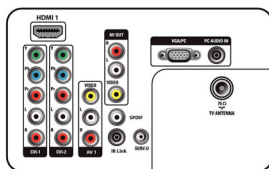

- Teletext: 1000 page Smart Text
- Firmware upgradeable: Firmware upgradeable via USB
- Teletext enhancements: 4 favourite pages

Sound

- Output power (RMS): 2 x 8 W
- Sound System: Mono, Stereo, Nicam Stereo
- Sound Enhancement: Incredible Surround, Auto Volume Leveler, Dynamic Bass Enhancement, Treble and Bass Control

Loudspeakers

- Built-in speakers: 2

Connectivity

- AV 1: Audio L/R in, YPbPr
- Connectivity Enhancements: Fast Infrared loop through, Serial Xpress interface
- AV 2: Audio L/R in, YPbPr
- AV 3: Audio L/R in, CVBS in
- EasyLink (HDMI-CEC): One touch play, System standby
- Front / Side connections: Audio L/R in, CVBS in, Headphone Out, HDMI v1.3
- HDMI 1: HDMI v1.3
- Other connections: Monitor out, CVBS, L/R (cinch), PC-in VGA + Audio L/R in, S/PDIF out (coaxial)

Power

- Mains power: 110-240V, 50-60Hz
- Ambient temperature: 5 °C to 40 °C
- Power consumption: 198 W
- Standby power consumption: 0.3 W

Green Specifications

- Safety: Flame retardant housing

Accessories

- Included accessories: User Manual, Power cord, Quick start guide
- Optional accessories: Table top Stand with Swivel, Set up Remote RC2573GR, Guest remote control

Dimensions

- Set Width: 1026 mm
- Set Height: 667 mm
- Set Depth: 83 mm

Rear connectors

Side