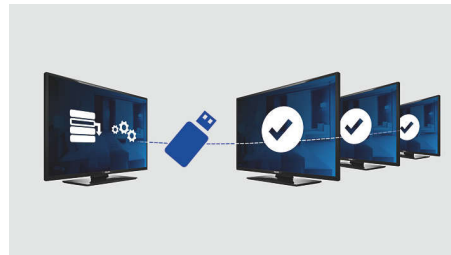

Installation menu locking

Prevents unauthorized access to installation and configuration settings, to ensure maximum guest convenience and avoid unnecessary reprogramming costs.

Switch On Channel Programming

Perfect for in-house advertising or information channels as it allows to show a predefined channel when the TV is turned on.

Welcome message

A welcome greeting is displayed each time the TV set is switched on.

Smart Hotel Mode

Allows configuration of the TV for limited access, ideal for hotel use. Access to the user menu can be blocked, which enables you to specify channel, picture, and sound settings which your guest will be unable to modify. Picture and sound preferences may be selected from presets on the remote, offering guest selection, but never overwriting your defined settings. Switch on and maximum volume can also be specified so the set always turns on and operates at a comfortable volume. Channels can be blanked to prevent access to premium or adult content. Includes a forced power on mode.

USB Cloning

Provides the ability to easily copy all programming and channel programming settings from one TV into other TV sets in less

than a minute. The feature ensures uniformity between TV sets and significantly reduces installation time and costs.

RoHS & Flame retardant housing

In addition to being lead-free and RoHS compliant, Philips TVs have a special housing of eco-friendly, non-brominated flame-retardant materials. Independent tests carried out by emergency fire services have shown that whereas TVs can sometimes intensify fires caused by external sources, Philips TVs will not contribute to the fire.

LCD Full HD display 1920x1080p

This display has a resolution that is referred to as Full HD. With state-of-the-art LCD screen technology it has the full high-definition widescreen resolution of 1920 x 1080p. This is the highest resolution that HD broadcast can transmit. It allows the best possible picture quality from any format of HD input signal. It produces brilliant flicker-free progressive scan pictures with optimum brightness and superb colors. This vibrant and sharp image will provide you with an enhanced viewing experience.