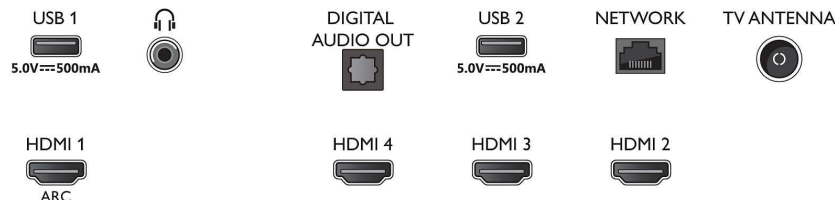

Connectivity

- Number of HDMI connections: 4
- HDMI features: Audio Return Channel, 4K
- EasyLink (HDMI-CEC): Remote control pass-through, System audio control, System standby, One touch play
- Number of USBs: 2
- Wireless connection: Wi-Fi 802.11n, 2x2, Dual band, Bluetooth 5.0
- Other connections: Digital audio out (optical), Ethernet-LAN RJ-45, Headphone out
- HDCP 2.3: Yes on all HDMI
- HDMI ARC: Yes on HDMI1

Accessories

- Included accessories: Remote Control, 2 x AAA Batteries, Power cord, Quick start guide, Legal and safety brochure, Table top stand

Dimensions

- Set Width: 1572.4 mm
- Set Height: 876.3 mm

- Set Depth: 85.1 mm
- Product weight: 24.6 kg
- Set width (with stand): 1572.4 mm
- Set height (with stand): 903.3 mm
- Set depth (with stand): 334.9 mm
- Product weight (+stand): 25.2 kg
- Box width: 1757.0 mm
- Box height: 1025.0 mm
- Box depth: 174.0 mm
- Weight incl. Packaging: 32.5 kg
- Wall mount compatible: 300 x 300 mm

Connections

Side

Bottom

Issue date 2023-07-23

Version: 2.0.1

EAN: 87 18863 03206 0

© 2023 Koninklijke Philips N.V.
All Rights reserved.

Specifications are subject to change without notice.
Trademarks are the property of Koninklijke Philips N.V.
or their respective owners.