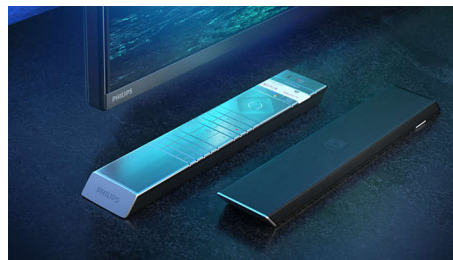

# OLED+

The difference is real.

A Philips 4K UHD OLED+ TV is compatible with all major HDR formats. Whether it's a must-watch series or the latest game, every scene will be full of rich detail. If you're watching or playing in a brightly lit room, your TV automatically adjusts the picture so it still looks amazing.

## Premium materials.

Premium materials make all the difference to this OLED+ TV. The micro-mesh speaker grille is topped with Kvadrat's acoustically transparent wool-blend speaker fabric, which allows the sound to flow freely into the room. The backlit remote is finished with soft, responsibly sourced Muirhead leather.