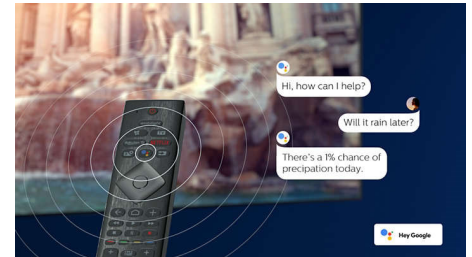

Google Assistant

Control your Philips Android TV with your voice. Want to play a game, watch Netflix, or find content and apps in the Google Play store? Just tell your TV. You can even command all Google Assistant-compatible smart home devices-like dimming the lights and setting the thermostat on movie night. Without leaving the sofa.