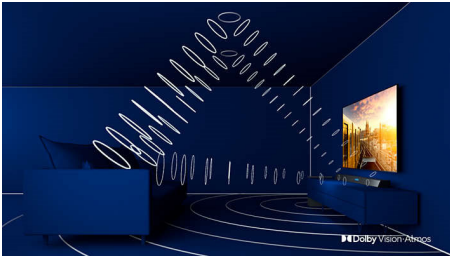

Highlights

65PUD7906/71

3-sided Ambilight

With Philips Ambilight every moment feels closer. Intelligent LEDs around the edge of the TV respond to the on-screen action and emit an immersive glow that's simply captivating. Experience it once and wonder how you enjoyed TV without it.

Dolby Vision + Dolby Atmos

Support for Dolby's premium sound and video formats means the HDR content you watch will look-and sound-glorious. You'll enjoy a picture that reflects the director's original intentions and experience spacious sound with real clarity and depth.