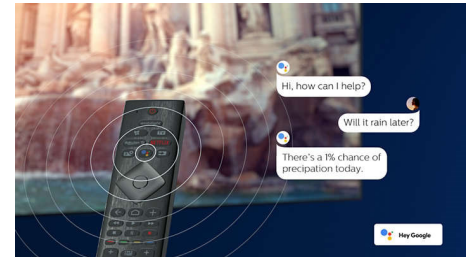

55PUT7906/94

Slim, attractive design

Looking for a TV that fits with your room? This 4K smart TV is dressed for the occasion! The virtually bezel-free screen goes with just about any interior scheme. While the slim feet make it seem as if the screen is floating above your TV unit or table.

Grey bezel. Slender feet.

Grey bezel. Slender feet.

Google Assistant

Control your Philips Android TV with your voice. Want to play a game, watch Netflix, or find content and apps in the Google Play store? Just tell your TV. You can even command all Google Assistant-compatible smart home devices-like dimming the lights and setting the thermostat on movie night. Without leaving the sofa.