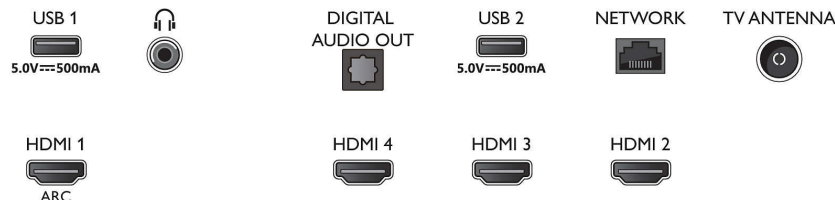

Connectivity

- Number of HDMI connections: 4
- HDMI features: Audio Return Channel, 4K
- EasyLink (HDMI-CEC): Remote control pass-through, System audio control, System standby, One touch play
- Number of USBs: 2
- Wireless connection: Wi-Fi 802.11n, 2x2, Dual band, Bluetooth 5.0
- Other connections: Digital audio out (optical), Ethernet-LAN RJ-45, Headphone out
- HDCP 2.3: Yes on all HDMI
- HDMI ARC: Yes on HDMI1

Accessories

- Included accessories: Remote Control, 2 x AAA Batteries, Power cord, Quick start guide, Legal and safety brochure, Table top stand

55PUT7906/94

Dimensions

- Set Width: 1231.2 mm
- Set Height: 709.6 mm
- Set Depth: 85.1 mm
- Product weight: 14.2 kg
- Set width (with stand): 1231.2 mm
- Set height (with stand): 739 mm
- Set depth (with stand): 255.8 mm
- Product weight (+stand): 14.4 kg
- Box width: 1360.0 mm
- Box height: 840.0 mm
- Box depth: 160.0 mm
- Weight incl. Packaging: 18.9 kg
- Wall mount compatible: 200 x 300 mm

Connections

Side

Bottom

Issue date 2023-07-23

Version: 2.0.1

EAN: 87 18863 03314 2

© 2023 Koninklijke Philips N.V.
All Rights reserved.

Specifications are subject to change without notice.
Trademarks are the property of Koninklijke Philips N.V.
or their respective owners.