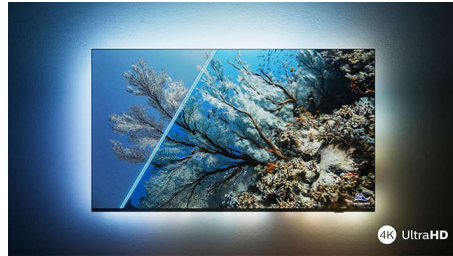

Supports all major HDR formats

Your Philips 4K UHD TV is compatible with all major HDR formats, including Dolby Vision. Whether it's a must-watch series or the latest video game, shadows will be deeper. Bright surfaces will shine. Colors will be truer.

55PUT7906/94

Slim, attractive design

Looking for a TV that fits with your room? This 4K smart TV is dressed for the occasion! The virtually bezel-free screen goes with just about any interior scheme. While the slim feet make it seem as if the screen is floating above your TV unit or table.

Grey bezel. Slender feet.

Grey bezel. Slender feet.