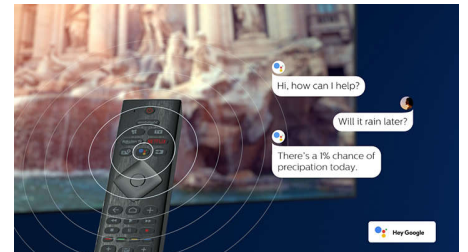

Voice assistant

Control your Philips Android TV with your voice. Want to play a game, watch Netflix, or find content and apps in the Google Play store? Just tell your TV. You can even command all Google Assistant-compatible smart home devices, like dimming the lights and setting the thermostat on movie night. Without leaving the sofa. The days of searching for the TV remote are over. Now you can use your voice to control your Philips smart TV via Alexa-enabled devices, like Amazon Echo. Turn your TV on, change the channel, switch to your gaming console and more with Alexa.