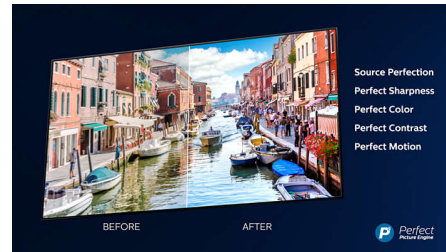

P5 Perfect Picture Engine

The Philips P5 engine delivers a picture as brilliant as the content you love. Details have noticeably more depth. Colors are vivid, while skin tones look natural. Contrast is so crisp you'll feel every detail. Motion is perfectly smooth.