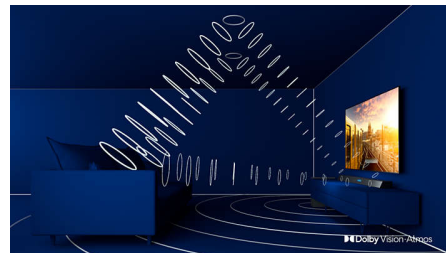

Dolby Vision and Dolby Atmos

Support for Dolby's premium sound and video formats means the HDR content you watch will look-and sound-gloriously real. Whether it's the latest streaming series or a Blu-Ray disc set, you'll enjoy contrast, brightness, and color that reflect the director's original intentions. And hear spacious sound with clarity, detail, and depth.

Android TV

Make your Philips Android TV your own. If it's all about Amazon and YouTube this week, and Netflix next week-no problem. A clear, intuitive interface lets you put the content

you love front and center. Easily pick up where you left off in the latest series, or check out the new movie releases.