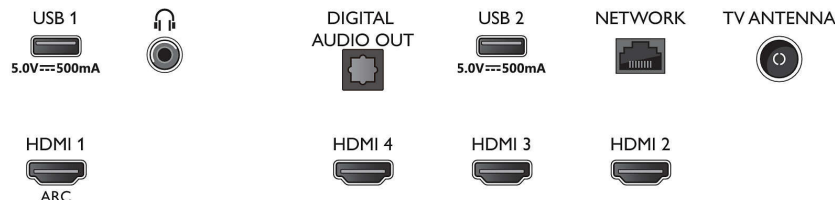

Connectivity

- Number of HDMI connections: 4
- HDMI features: Audio Return Channel, 4K
- EasyLink (HDMI-CEC): Remote control pass-through, System audio control, System standby, One touch play
- Number of USBs: 2
- Wireless connection: Wi-Fi 802.11n, 2x2, Dual band, Bluetooth 5.0
- Other connections: Digital audio out (optical), Ethernet-LAN RJ-45, Headphone out
- HDCP 2.3: Yes on all HDMI
- HDMI ARC: Yes on HDMI1

Accessories

- Included accessories: Remote Control, 2 x AAA Batteries, Power cord, Quick start guide, Legal and safety brochure, Table top stand

Dimensions

- Set Width: 1115.6 mm
- Set Height: 644.7 mm

- Set Depth: 81.6 mm
- Product weight: 12.1 kg
- Set width (with stand): 1115.6 mm
- Set height (with stand): 671.7 mm
- Set depth (with stand): 255.8 mm
- Product weight (+stand): 12.3 kg
- Box width: 1240.0 mm
- Box height: 785.0 mm
- Box depth: 150.0 mm
- Weight incl. Packaging: 16.0 kg
- Wall mount compatible: 200 x 300 mm

Connections

Side

Bottom

Issue date 2023-07-23

Version: 2.0.1

EAN: 87 18863 03203 9

© 2023 Koninklijke Philips N.V.
All Rights reserved.

Specifications are subject to change without notice. Trademarks are the property of Koninklijke Philips N.V. or their respective owners.