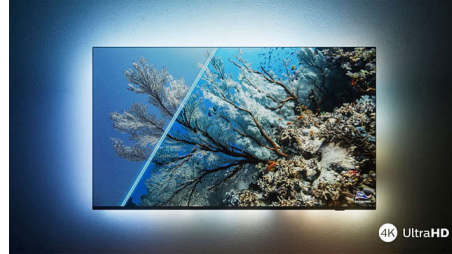

Supports all major HDR formats

Your Philips 4K UHD TV is compatible with all major HDR formats, including Dolby Vision. Whether it's a must-watch series or the latest video game, shadows will be deeper. Bright surfaces will shine. Colors will be truer.

50PUT7906/56

Slim, attractive design

Looking for a TV that fits with your room? This 4K smart TV is dressed for the occasion! The virtually bezel-free screen goes with just about any interior scheme. While the slim feet make it seem as if the screen is floating above your TV unit or table.

Grey bezel. Slender feet.

Grey bezel. Slender feet.