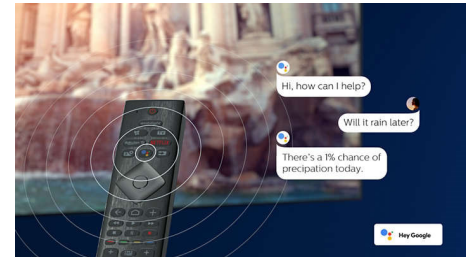

50PUT7906/56

Slim, attractive design

Looking for a TV that fits with your room? This 4K smart TV is dressed for the occasion! The virtually bezel-free screen goes with just about any interior scheme. While the slim feet make it seem as if the screen is floating above your TV unit or table.

Grey bezel. Slender feet.

Grey bezel. Slender feet.

Google Assistant

Control your Philips Android TV with your voice. Want to play a game, watch Netflix, or find content and apps in the Google Play store? Just tell your TV. You can even command all Google Assistant-compatible smart home devices-like dimming the lights and setting the thermostat on movie night. Without leaving the sofa.