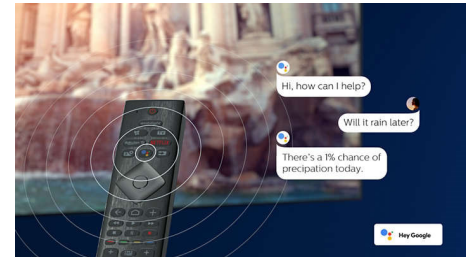

65PUT7906/70

Slim, attractive design

Looking for a TV that fits with your room? This 4K smart TV is dressed for the occasion! The virtually bezel-free screen goes with just about any interior scheme. While the slim feet make it seem as if the screen is floating above your TV unit or table.

Grey bezel. Slender feet.

Grey bezel. Slender feet.

Google Assistant

Control your Philips Android TV with your voice. Want to play a game, watch Netflix, or find content and apps in the Google Play store? Just tell your TV. You can even command all Google Assistant-compatible smart home devices-like dimming the lights and setting the thermostat on movie night. Without leaving the sofa.