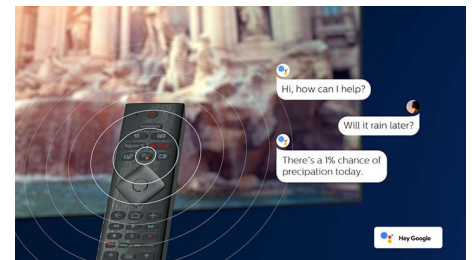

55PUT7906/56

Slim, attractive design

Looking for a TV that fits with your room? This 4K smart TV is dressed for the occasion! The virtually bezel-free screen goes with just about any interior scheme. While the slim feet make it seem as if the screen is floating above your TV unit or table.

Grey bezel. Slender feet.

Grey bezel. Slender feet.

Google Assistant

Control your Philips Android TV with your voice. Want to play a game, watch Netflix, or find content and apps in the Google Play store? Just tell your TV. You can even command all Google Assistant-compatible smart home devices-like dimming the lights and setting the thermostat on movie night. Without leaving the sofa.