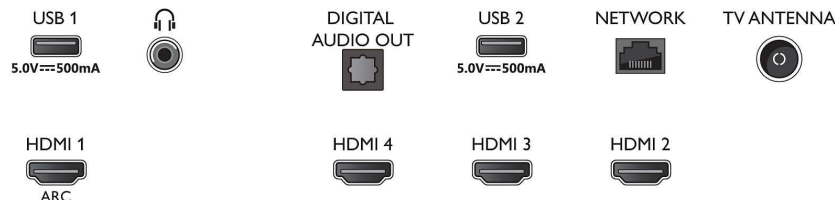

Connectivity

- Number of HDMI connections: 4
- HDMI features: Audio Return Channel, 4K
- EasyLink (HDMI-CEC): Remote control pass-through, System audio control, System standby, One touch play
- Number of USBs: 2
- Wireless connection: Wi-Fi 802.11n, 2x2, Dual band, Bluetooth 5.0
- Other connections: Digital audio out (optical), Ethernet-LAN RJ-45, Headphone out
- HDCP 2.3: Yes on all HDMI
- HDMI ARC: Yes on HDMI1

Accessories

- Included accessories: Remote Control, 2 x AAA Batteries, Power cord, Quick start guide, Legal and safety brochure, Table top stand

Dimensions

- Set Width: 1231.2 mm
- Set Height: 709.6 mm

- Set Depth: 79.4 mm
- Product weight: 14.2 kg
- Set width (with stand): 1231.2 mm
- Set height (with stand): 736.6 mm
- Set depth (with stand): 255.8 mm
- Product weight (+stand): 14.4 kg
- Box width: 1360.0 mm
- Box height: 840.0 mm
- Box depth: 160.0 mm
- Weight incl. Packaging: 18.9 kg
- Wall mount compatible: 200 x 300 mm

Connections

Side

Bottom

Issue date 2023-07-23

Version: 2.0.1

EAN: 87 18863 03204 6

© 2023 Koninklijke Philips N.V.
All Rights reserved.

Specifications are subject to change without notice.
Trademarks are the property of Koninklijke Philips N.V.
or their respective owners.