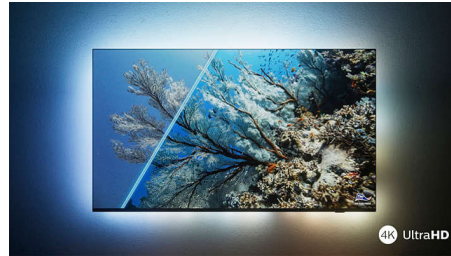

Supports all major HDR formats

Your Philips 4K UHD TV is compatible with all major HDR formats, including Dolby Vision. Whether it's a must-watch series or the latest video game, shadows will be deeper. Bright surfaces will shine. Colors will be truer.

55PUT7906/56

Slim, attractive design

Looking for a TV that fits with your room? This 4K smart TV is dressed for the occasion! The virtually bezel-free screen goes with just about any interior scheme. While the slim feet make it seem as if the screen is floating above your TV unit or table.

Grey bezel. Slender feet.

Grey bezel. Slender feet.