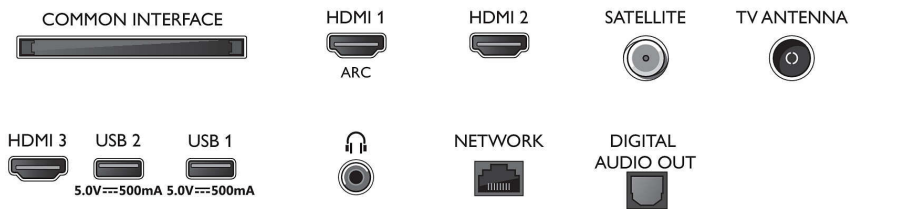

Connections

Side

Rear

Specifications

- wizard, Firmware upgradeable via USB, Online firmware upgrade, App upgrade in background
- Screen Format Adjustments: Basic - Fill Screen, Fit to screen, Zoom, stretch, Advance - Shift, Wide screen
- Voice assistant*: Google Assistant ready*