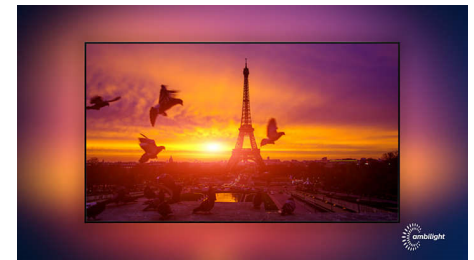

## Ambilight 3-sided

With Philips Ambilight every moment feels closer. Intelligent LEDs around the edge of the TV respond to the on-screen action and emit an immersive glow that's simply captivating. Experience it once and wonder how you enjoyed TV without it.