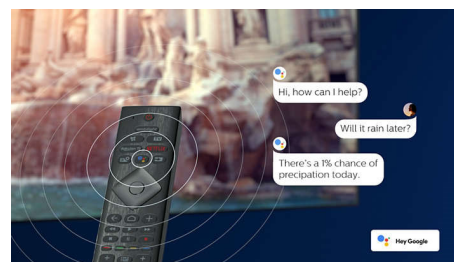

Voice assistant

Control your Philips Android TV with your voice. Want to play a game, watch Netflix, or find content and apps in the Google Play store? Just tell your TV. You can even command all Google Assistant-compatible smart home devices, like dimming the lights and setting the thermostat on movie night. Without leaving the sofa. The days of searching for the TV remote are over. Now you can use your voice to control your Philips smart TV via Alexa-enabled devices, like Amazon Echo. Turn your TV on, change the channel, switch to your gaming console and more with Alexa.