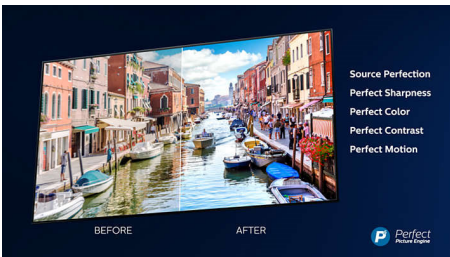

P5 Perfect Picture Engine

The Philips P5 engine delivers a picture as brilliant as the content you love. Details have noticeably more depth. Colors are vivid, while skin tones look natural. Contrast is so crisp you'll feel every detail. Motion is perfectly smooth.