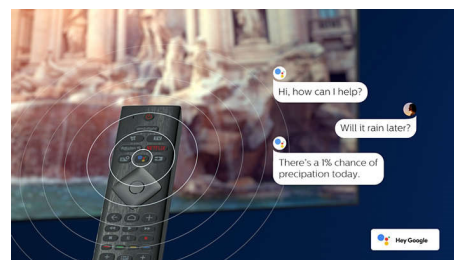

Google Assistant

Control your Philips Android TV with your voice. Want to play a game, watch Netflix, or find content and apps in the Google Play store?

Just tell your TV. You can even command all Google Assistant-compatible smart home devices-like dimming the lights and setting the thermostat on movie night. Without leaving the sofa.

TV and soundbar

Stand height adjusts to accommodate a soundbar.