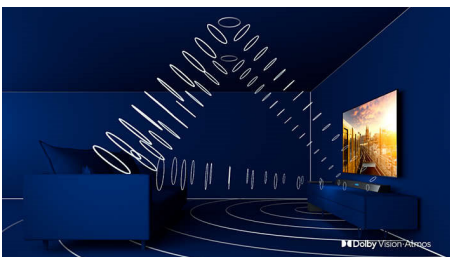

## Dolby Vision and Dolby Atmos

Support for Dolby's premium sound and video formats means the HDR content you watch will look-and sound-gloriously real. Whether it's the latest streaming series or a Blu-Ray disc set, you'll enjoy contrast, brightness, and color that reflect the director's original intentions.