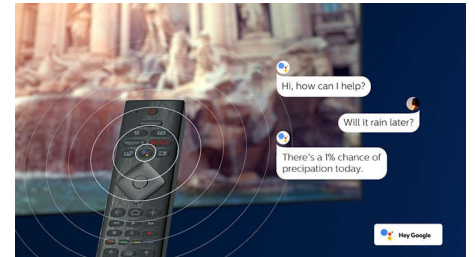

50PUT7906/56

Slim, attractive design

Looking for a TV that fits with your room? This 4K smart TV is dressed for the occasion! The virtually bezel-free screen goes with just about any interior scheme. While the slim feet make it seem as if the screen is floating above your TV unit or table.

Grey bezel. Slender feet.

Grey bezel. Slender feet.

Google Assistant

Control your Philips Android TV with your voice. Want to play a game, watch Netflix, or find content and apps in the Google Play store? Just tell your TV. You can even command all Google Assistant-compatible smart home devices-like dimming the lights and setting the thermostat on movie night. Without leaving the sofa.