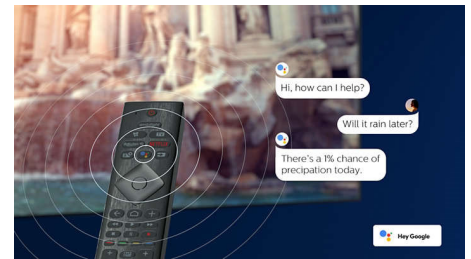

Voice assistant

Control your Philips Android TV with your voice. Want to play a game, watch Netflix, or find content and apps in the Google Play store? Just tell your TV. You can even command all Google Assistant-compatible smart home devices, like dimming the lights and setting the thermostat on movie night. Without leaving the sofa. The days of searching for the TV remote are over. Now you can use your voice to control your Philips smart TV via Alexa-enabled devices, like Amazon Echo. Turn your TV on, change the channel, switch to your gaming console and more with Alexa.

Well-balanced audio

Well-balanced audio. Crisp, clear dialogue. Punchy effects.