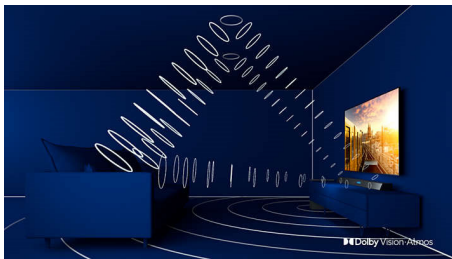

Dolby Vision and Dolby Atmos

Support for Dolby's premium sound and video formats means the HDR content you watch will look-and sound-gloriously real. Whether it's the latest streaming series or a Blu-Ray disc set, you'll enjoy contrast, brightness, and color that reflect the director's original intentions. And hear spacious sound with clarity, detail, and depth.