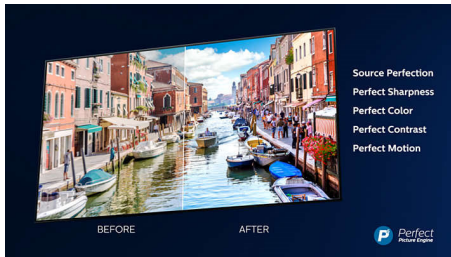

Highlights

P5 Perfect Picture Engine

The Philips P5 engine delivers a picture as brilliant as the content you love. Details have noticeably more depth. Colors are vivid, while skin tones look natural. Contrast is so crisp you'll feel every detail. Motion is perfectly smooth.