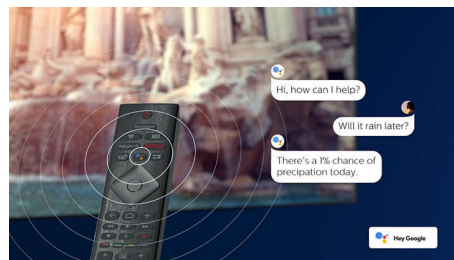

TV Content

Go beyond traditional TV programming with Google Play Store and Philips App Gallery. Experience endless movies, TV, music, apps and games online. More to love.

Android TV

Make your Philips Android TV your own. If it's all about Amazon and YouTube this week, and Netflix next week-no problem. A clear, intuitive interface lets you put the content you love front and center. Easily pick up where you left off in the latest series, or check out the new movie releases.

Google Assistant

Control your Philips Android TV with your voice. Want to play a game, watch Netflix, or find content and apps in the Google Play store? Just tell your TV. You can even command all Google Assistant-compatible smart home devices-like dimming the lights and setting the thermostat on movie night. Without leaving the sofa.