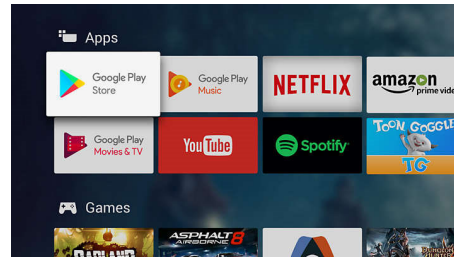

TV Content

Go beyond traditional TV programming with Google Play Store and Philips App Gallery. Experience endless movies, TV, music, apps and games online. More to love.

Android TV

Make your Philips Android TV your own. If it's all about Amazon and YouTube this week, and Netflix next week-no problem. A clear, intuitive interface lets you put the content you love front and center. Easily pick up where you left off in the latest series, or check out the new movie releases.