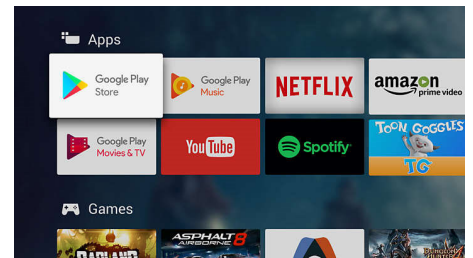

TV Content

Go beyond traditional TV programming with Google Play Store and Philips App Gallery. Experience endless movies, TV, music, apps and games online. More to love.

Quad Core + Android

Philips Quad Core processor meets the power of Android to deliver an exciting gaming experience. And with Android on your TV you'll navigate, launch apps and play videos in a way that is super fast, super intuitive, and super fun.