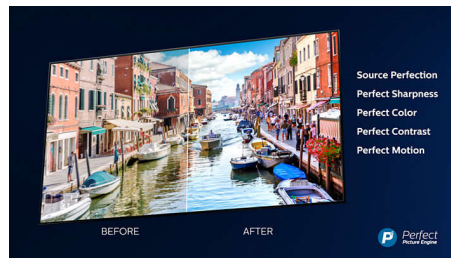

P5 Perfect Picture Engine

The Philips P5 engine delivers a picture as brilliant as the content you love. Details have noticeably more depth. Colors are vivid, while skin tones look natural. Contrast is so crisp you'll feel every detail. Motion is perfectly smooth.