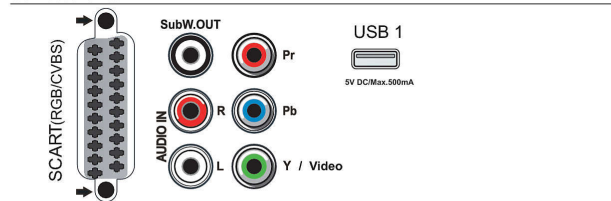

4K UltraHD

PixelPlus
ULTRA HD

Connections Side

Connections Rear

Connections Bottom

Data apariției 2023-10-18

Versiune: 9.1.1

EAN: 87 18863 00939 0