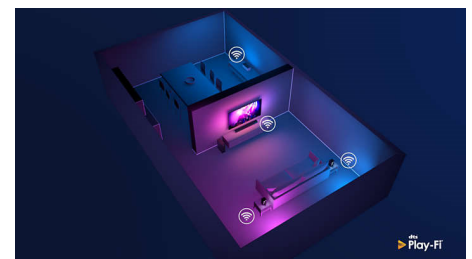

TV and soundbar

Stand height adjusts to accommodate a soundbar.

Ambilight 3-sided

With Philips Ambilight every moment feels closer. Intelligent LEDs around the edge of the TV respond to the on-screen action and emit an immersive glow that's simply captivating. Experience it once and wonder how you enjoyed TV without it.

DTS Play-Fi

With DTS Play-Fi on your Philips TV you can connect to compatible speakers in any room. Got wireless speakers in the kitchen? Listen to the movie while you make a snack, or keep up with the sports commentary while you get everyone a drink.