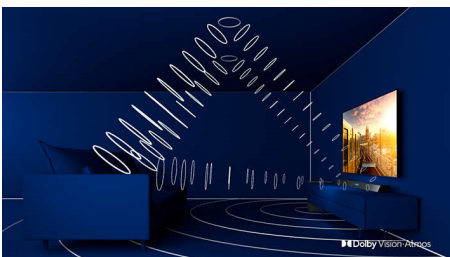

Dolby Vision and Dolby Atmos

Support for Dolby's premium sound and video formats means the HDR content you watch will look-and sound-gloriously real. Whether it's the latest streaming series or a Blu-Ray disc set, you'll enjoy contrast, brightness, and color that reflect the director's original intentions.

And hear spacious sound with clarity, detail, and depth.

Android TV

Make your Philips Android TV your own. If it's all about Amazon and YouTube this week, and Netflix next week-no problem. A clear, intuitive interface lets you put the content you love front and center. Easily pick up where you left off in the latest series, or check out the new movie releases.