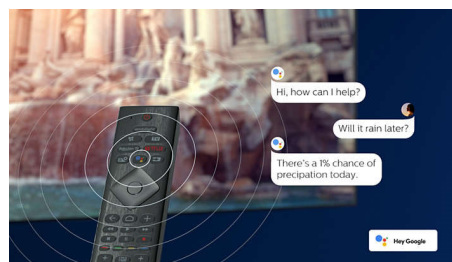

Voice assistant

Control your Philips Android TV with your voice. Want to play a game, watch Netflix, or find content and apps in the Google Play store? Just tell your TV. You can even command all Google Assistant-compatible smart home devices, like dimming the lights and setting the thermostat on movie night. Without leaving the sofa. The days of searching for the TV remote are over. Now you can use your voice to control your Philips smart TV via Alexa-enabled devices, like Amazon Echo. Turn your TV on, change the channel, switch to your gaming console and more with Alexa.