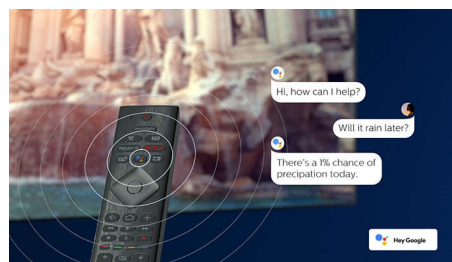

Google Assistant

Control your Philips Android TV with your voice. Want to play a game, watch Netflix, or find content and apps in the Google Play store?

Just tell your TV. You can even command all Google Assistant-compatible smart home devices-like dimming the lights and setting the thermostat on movie night. Without leaving the sofa.

TV and soundbar

Stand height adjusts to accommodate a soundbar.