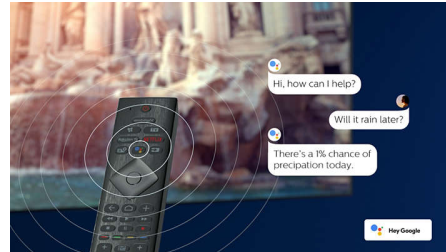

Highlights

Borderless design

Another Philips ingenious invention, bringing you Philips borderless design Display. Now, you can see more screen images till the edge of your screen, without feeling bothered by a black frame around the Display. A true genuine art masterpiece that now you can really own in your room. This Display is beautiful and minimally invasive. It transcends beyond time and will definitely blends intricately with your modern interior.

Black arch edge stands

Dark and incredibly strong. The Philips black arch edge stands in a simple durable construction style on your new TV. It's a wonder how something so small can do so much.

Android TV

Make your Philips Android TV your own. If it's all about Amazon and YouTube this week, and Netflix next week-no problem. A clear,

intuitive interface lets you put the content you love front and center. Easily pick up where you left off in the latest series, or check out the new movie releases.

Google Assistant

Control your Philips Android TV with your voice. Want to play a game, watch Netflix, or find content and apps in the Google Play store? Just tell your TV. You can even command all Google Assistant-compatible

smart home devices—like dimming the lights and setting the thermostat on movie night. Without leaving the sofa.

TV content

Go beyond traditional TV programming with Google Play Store . Experience endless movies, TV, music, apps and games online. More to love.

Dolby Digital Plus

Dolby Digital Plus, the world's leading digital multi-channel audio standards, make use of the way the human ear naturally processes sound, you experience superb quality audio sound with realistic spatial effects.

DTS HD

DTS HD optimizes sound processing by preserving the original sound content so that you can enjoy a better sound from your speakers with crystal-clear dialog.