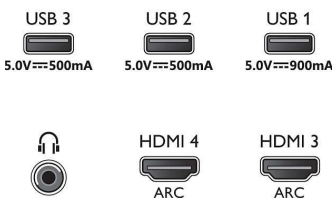

Accessories

- Included Accessories: Legal and safety brochure, Power cord, Quick start guide (x1), Stand with sound solution, 2 x AAA Batteries, Remote Control

Dimensions

- Set Width: 1448.7 mm
- Set Height: 826 mm
- Set Depth: 47.3 mm
- Product weight: 23.5 kg
- Set width (with stand): 1448.7 mm
- Set height (with stand): 930.8 mm
- Set depth (with stand): 264.4 mm
- Product weight (+stand): 31.6 kg
- Box width: 1660.0 mm
- Box height: 1081.0 mm
- Box depth: 174.0 mm
- Weight incl. Packaging: 39.6 kg
- Wall mount compatible: 300 x 300 mm

Connections

Side

Bottom

Issue date 2023-07-15

Version: 2.1.1

EAN: 87 18863 03443 9

© 2023 Koninklijke Philips N.V.
All Rights reserved.

Specifications are subject to change without notice. Trademarks are the property of Koninklijke Philips N.V. or their respective owners.